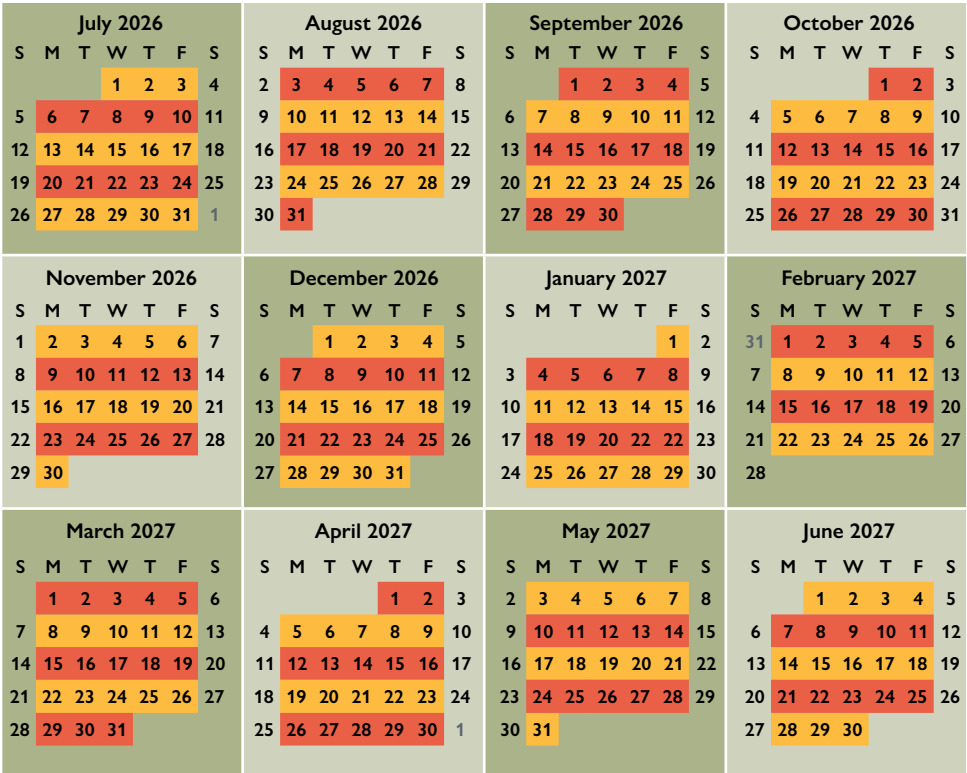

# Area one bin collection

Green bins for food and garden waste are emptied weekly. General waste bins are emptied fortnightly, alternating with recycling bins.

## Which bin week is it?

Please never put batteries in your household bins.

Check what goes in each bin at [www.gleneira.vic.gov.au/bins](http://www.gleneira.vic.gov.au/bins)

# Area two bin collection

Green bins for food and garden waste are emptied weekly. General waste bins are emptied fortnightly, alternating with recycling bins.

March 2027							April 2027							May 2027							June 2027									
S	M	T	W	T	F	S	S	M	T	W	T	F	S	S	M	T	W	T	F	S	S	M	T	W	T	F	S			
			1	2	3	4	5	6					1	2	3	2	3	4	5	6	7	8				1	2	3	4	5
7	8	9	10	11	12	13	4	5	6	7	8	9	10	9	10	11	12	13	14	15	6	7	8	9	10	11	12			
14	15	16	17	18	19	20	11	12	13	14	15	16	17	16	17	18	19	20	21	22	13	14	15	16	17	18	19			
21	22	23	24	25	26	27	18	19	20	21	22	23	24	23	24	25	26	27	28	29	20	21	22	23	24	25	26			
28	29	30	31				25	26	27	28	29	30	1	30	31						27	28	29	30						