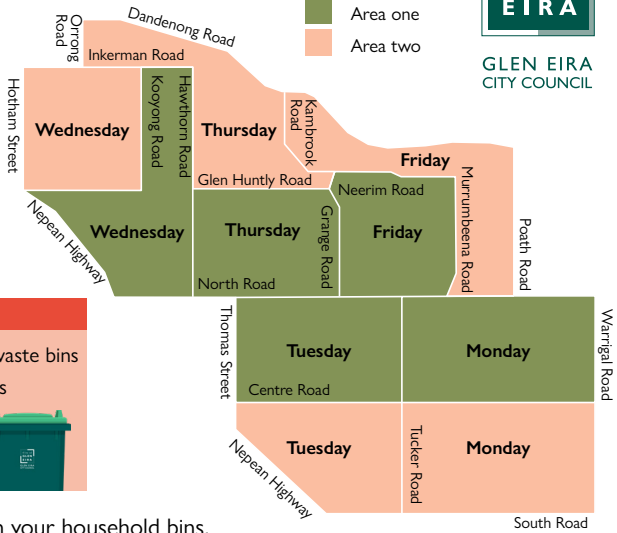

## Which bin week is it?

Please never put batteries in your household bins.

Check what goes in each bin at [www.gleneira.vic.gov.au/bins](http://www.gleneira.vic.gov.au/bins)

# Area two bin collection

Green bins for food and garden waste are emptied weekly. General waste bins are emptied fortnightly, alternating with recycling bins.