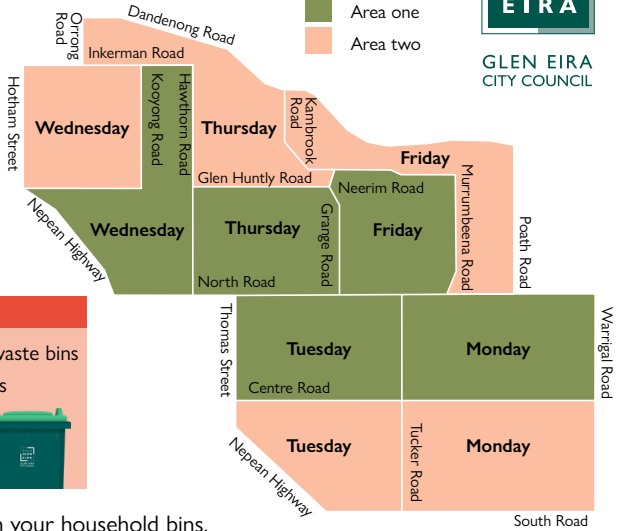

# Area one bin collection

Green bins for food and garden waste are emptied weekly. General waste bins are emptied fortnightly, alternating with recycling bins.

## Which bin week is it?

Please never put batteries in your household bins.

Check what goes in each bin at [www.gleneira.vic.gov.au/bins](http://www.gleneira.vic.gov.au/bins)

# Area two bin collection

Green bins for food and garden waste are emptied weekly. General waste bins are emptied fortnightly, alternating with recycling bins.