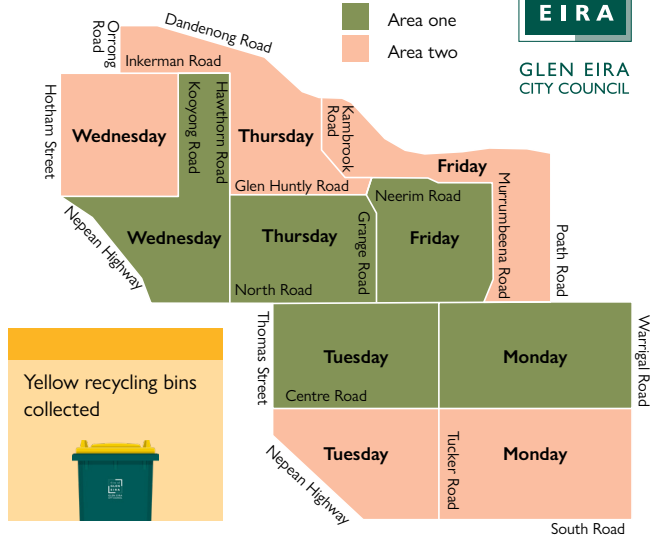

Please never put batteries in your bins.

Check what goes in each bin at www.gleneira.vic.gov.au/bins

*Some properties on Ardena Court and within the boundary of Heather Street, East Boundary Road, Lilac Street and Centre Road are collected on Tuesday.

November 2026							December 2026							January 2027							February 2027						
S	M	T	W	T	F	S	S	M	T	W	T	F	S	S	M	T	W	T	F	S	S	M	T	W	T	F	S
1	2	3	4	5	6	7			1	2	3	4	5	3	4	5	6	7	8	9	31	1	2	3	4	5	6
8	9	10	11	12	13	14	6	7	8	9	10	11	12	10	11	12	13	14	15	16	7	8	9	10	11	12	13
15	16	17	18	19	20	21	13	14	15	16	17	18	19	17	18	19	20	21	22	23	14	15	16	17	18	19	20
22	23	24	25	26	27	28	20	21	22	23	24	25	26	24	25	26	27	28	29	30	21	22	23	24	25	26	27
29	30						27	28	29	30	31										28						

March 2027							April 2027							May 2027							June 2027						
S	M	T	W	T	F	S	S	M	T	W	T	F	S	S	M	T	W	T	F	S	S	M	T	W	T	F	S
	1	2	3	4	5	6					1	2	3	2	3	4	5	6	7	8			1	2	3	4	5
7	8	9	10	11	12	13	4	5	6	7	8	9	10	9	10	11	12	13	14	15	6	7	8	9	10	11	12
14	15	16	17	18	19	20	11	12	13	14	15	16	17	16	17	18	19	20	21	22	13	14	15	16	17	18	19
21	22	23	24	25	26	27	18	19	20	21	22	23	24	23	24	25	26	27	28	29	20	21	22	23	24	25	26
28	29	30	31				25	26	27	28	29	30	1	30	31						27	28	29	30			

Area two commercial waste collection

GLEN EIRA
CITY COUNCIL

Yellow recycling bins are emptied fortnightly and red general waste bins are emptied weekly.

Use this calendar to know when the yellow recycling bins will be collected for area two.