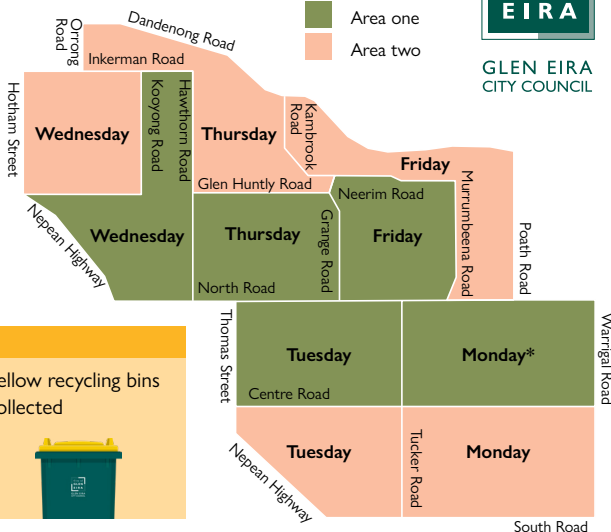

Area one commercial waste collection

GLEN EIRA
CITY COUNCIL

Yellow recycling bins are emptied fortnightly and red general waste bins are emptied weekly.

Use this calendar to know when the yellow recycling bins will be collected for area one.

Please never put batteries in your bins.

Check what goes in each bin at www.gleneira.vic.gov.au/bins

*Some properties on Ardena Court and within the boundary of Heather Street, East Boundary Road, Lilac Street and Centre Road are collected on Tuesday.

Area two commercial waste collection

GLEN EIRA
CITY COUNCIL

Yellow recycling bins are emptied fortnightly and red general waste bins are emptied weekly.

Use this calendar to know when the yellow recycling bins will be collected for area two.