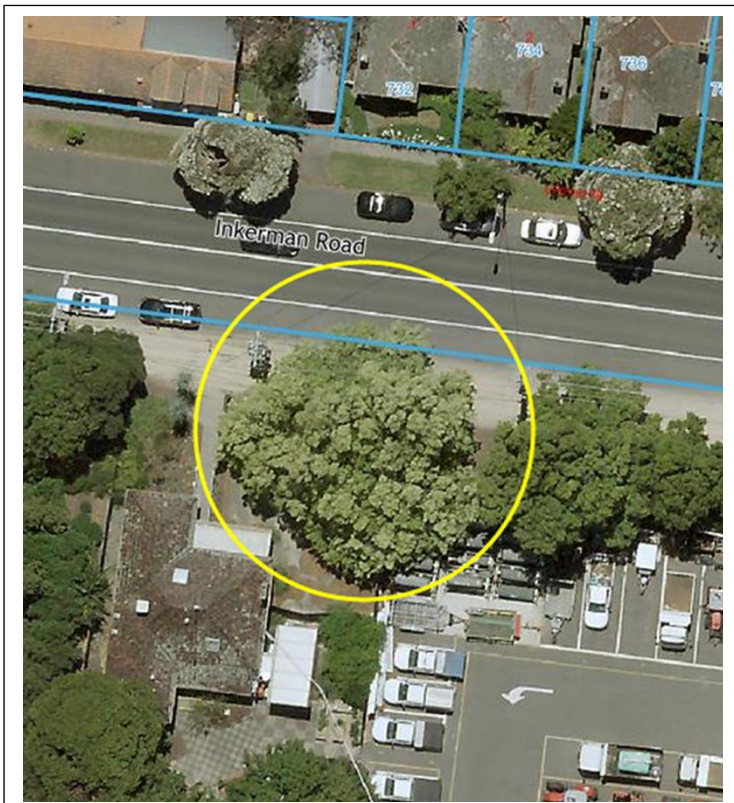

Statement of significance:

This tree fulfils the criteria of:

- Horticultural or genetic value
- Unique location or context
- Particularly old specimen
- Outstanding size (girth height spread)
- Aesthetic value
- An outstanding example of the species

This is a large, healthy and well-formed example of the species that could represent an important source of propagating stock in the future. It is uniquely located at the entrance to the Glen Eira Parks Depot at Caulfield Park and makes a major contribution to the landscape.

The tree is estimated at over 85 years old and has an outstanding trunk girth and canopy spread which make it striking and a prominent feature of the area. The canopy provides substantial amenity to the community with significant coverage and shading over the Depot carpark and the public walking track around the perimeter of the park.

This tree is an outstanding example of the species that is regionally significant. It is of comparable size and condition to the Heritage Victoria listed Bushwillow located in Hopetoun Gardens, with the two trees possibly planted at the same time.