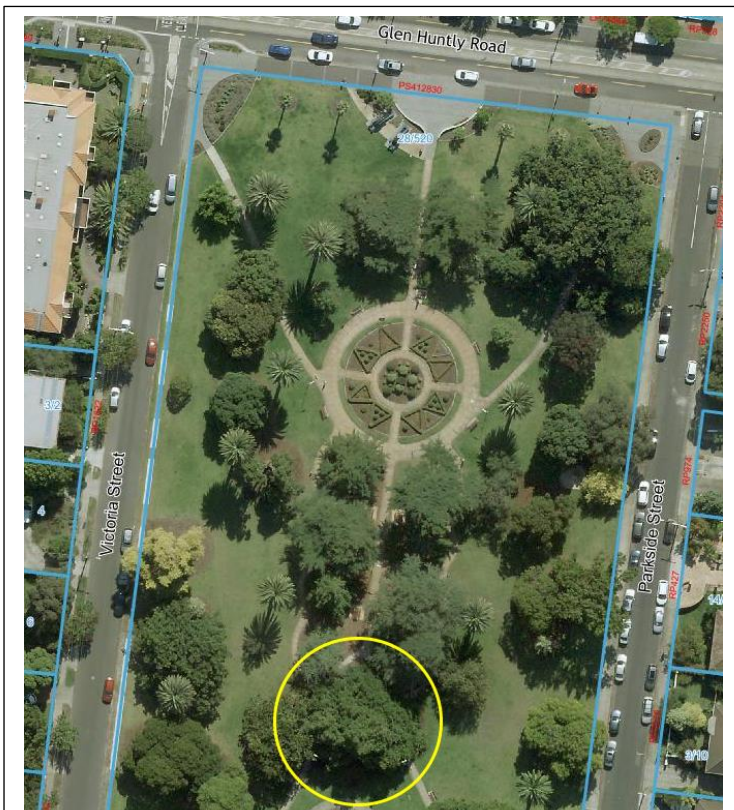

Statement of significance:

This tree fulfils the criteria of:

- Horticultural or genetic value
- Unique location or context
- Particularly old specimen
- Outstanding size (girth height spread)
- Aesthetic value
- Curious growth habit
- An outstanding example of the species

This tree is a very significant specimen of exceptional horticultural value. It is a large, mature and healthy example of the species which could represent an important source of propagating stock that is uniquely located in a prominent position within the historic Hopetoun Gardens.

It is a particularly old tree for an exotic species within Glen Eira, estimated over 85 years, with a significant canopy spread that has branches arching over public walking paths running through the gardens.

The tree provides significant aesthetic value and amenity to the park and is striking in the landscape. Although a natural feature of the tree, the branches reaching down to the ground are a curious and unusual growth habit for a Council tree within a popular public space. This tree is an outstanding example of the species at the regional level that has already been recognised by Heritage Victoria.