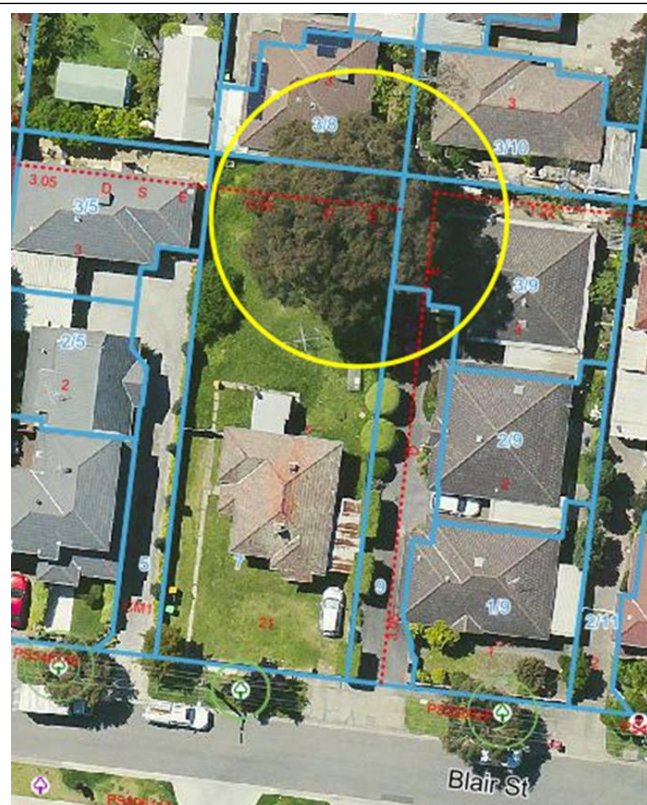

**Record type:** Single Specimen Tree

**Number of trees:** 01

**Botanical name:** *Corymbia maculata*

**Common name:** Spotted Gum

**Structural Root Zone (SRZ):** 3.5m

**Approximate age:** 35+ years

**Diameter at breast height:** 96cm

**Tree Protection Zone (TPZ):** 11.5m

**Tree height:** 20m

**Tree canopy width:** 16m

**Easting:** 327311.8

**Northing:** 5801823.6

**Glen Eira Asset ID:** N/A

### Statement of significance:

This tree fulfils the criteria of:

- Outstanding Size (girth height spread)
- Aesthetic Value
- Outstanding Habitat Value

This mature tall tree has a wide spreading canopy and significant trunk girth. It is a prominent tree and the largest public or private tree in the vicinity.