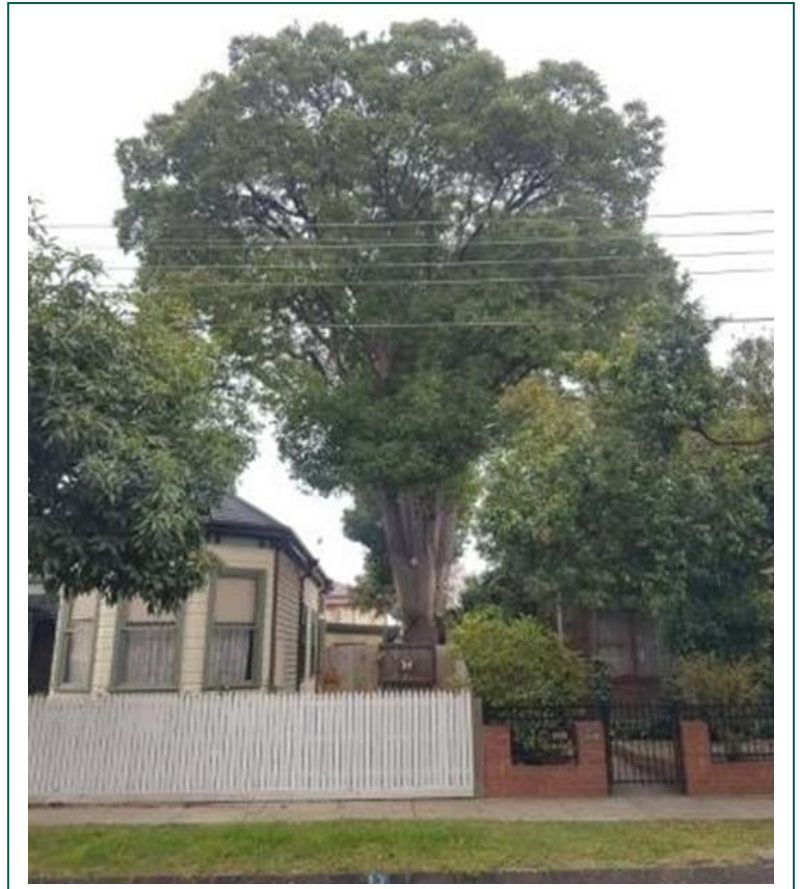

Glen Eira Classified Tree Register

TREE REPORT

Tree number: 290/CTR/2021

Date of Assessment: 20/06/2022

Assessing Officer: Christian Renaud

Tree Owner: Private Tree

Address: 13 Charles St, Elsternwick

Location: Private Open Space

Record type: Single Specimen Tree

Number of trees: 01

Botanical name: *Cinnamomum camphora*

Common name: Camphor Laurel

Structural Root Zone (SRZ): 3.4m

Approximate age: 65+ years

Diameter at breast height: 102cm

Tree Protection Zone (TPZ): 15m

Tree height: 18m

Tree canopy width: 15m

Easting: 324945.0

Northing: 5805338.2

Glen Eira Asset ID: N/A

Statement of significance:

This tree fulfils the criteria of:

- Particularly old specimen
- Outstanding size (girth height spread)
- Aesthetic value
- Outstanding example of the species

This Camphor Laurel is a particularly old example of the species to be found in the area, confirmed to be over 65 years old and with an outstanding trunk girth and canopy spread for a tree located within an older established urban environment.

The tree is prominent and highly visible from the public realm, providing significant canopy coverage over public and private lands. It is striking in the local landscape and provides significant amenity to the community.

Based on its impressive size, good health and maturity, this is an outstanding example of the species within the local area.