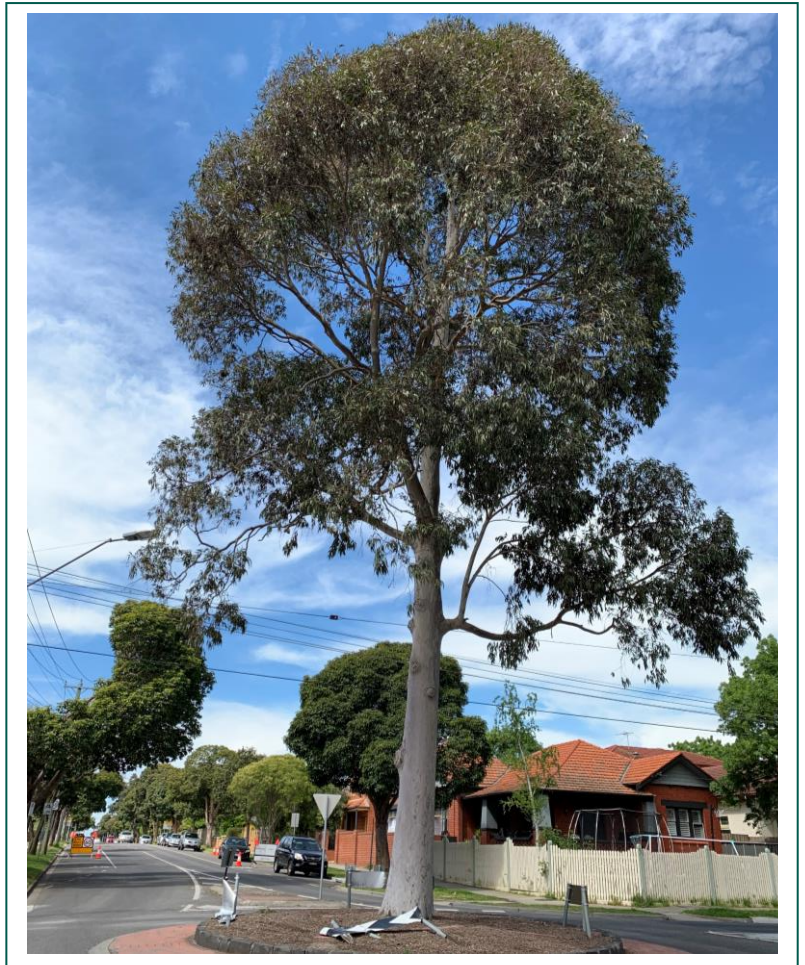

Glen Eira Classified Tree Register

TREE REPORT

Tree number: 210/CTR/2021

Date of Assessment: 28/09/2021

Assessing Officer: Christian Renaud

Tree Owner: Council Tree

Address: Kambrook Rd & Neerim Rd, Caulfield

Location: Council Roundabout

Record type: Single Specimen Tree

Number of trees: 01

Botanical name: *Corymbia maculata*

Common name: Spotted Gum

Structural Root Zone (SRZ): 3.0m

Approximate age: 40 years

Diameter at breast height: 68cm

Tree Protection Zone (TPZ): 8.2m

Tree height: 20m

Tree canopy width: 10m

Easting: 327097.5

Northing: 5805040.2

Glen Eira Asset ID: TS9673

Statement of significance:

This tree fulfils the criteria of:

- Unique location or context
- Aesthetic value

This healthy, tall and mature tree is uniquely located within a roundabout at the intersection of 2 larger suburban streets. Only a small number of roundabouts in Glen Eira contain trees, with only 3 containing large mature trees. This tree is the tallest of all the trees within roundabouts.

It is a highly visible and prominent, well-formed street tree that makes a striking contribution to the local landscape. It makes a substantial contribution to the neighbourhood character and provides amenity to the community.