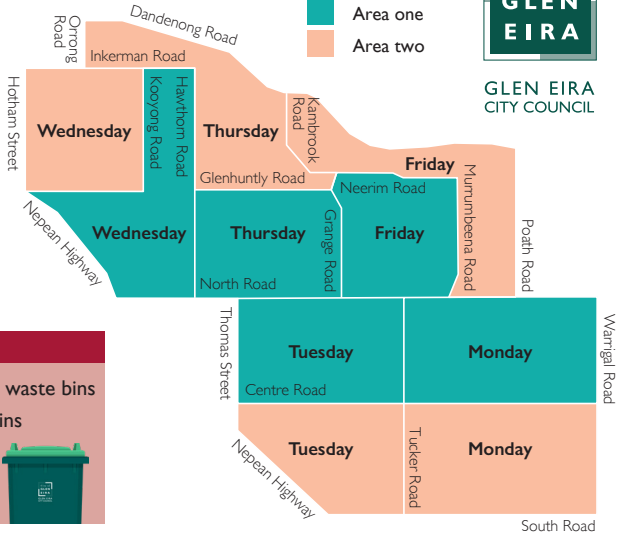

Area one bin collection

GLEN EIRA
CITY COUNCIL

Green bins for food and garden waste are emptied weekly. General waste bins are emptied fortnightly, alternating with recycling bins.

Which bin week is it?

Area two bin collection

GLEN EIRA
CITY COUNCIL

Green bins for food and garden waste are emptied weekly. General waste bins are emptied fortnightly, alternating with recycling bins.

Which bin week is it?