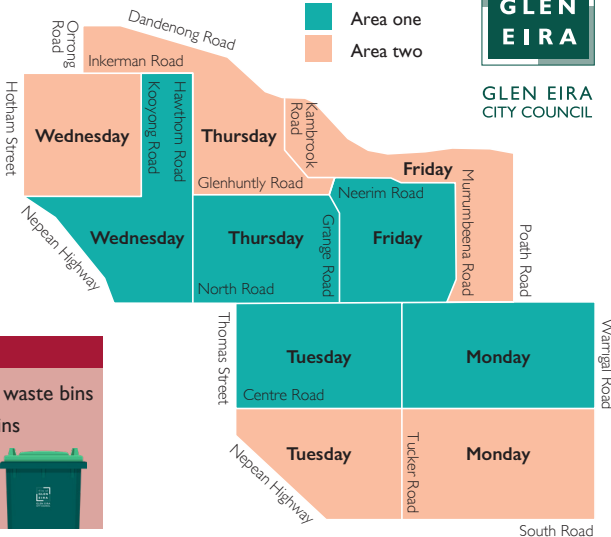

Area one bin collection

GLEN EIRA
CITY COUNCIL

Green bins for food and garden waste are emptied weekly. General waste bins are emptied fortnightly, alternating with recycling bins.

Which bin week is it?

Area two bin collection

GLEN EIRA
CITY COUNCIL

Green bins for food and garden waste are emptied weekly. General waste bins are emptied fortnightly, alternating with recycling bins.

Which bin week is it?