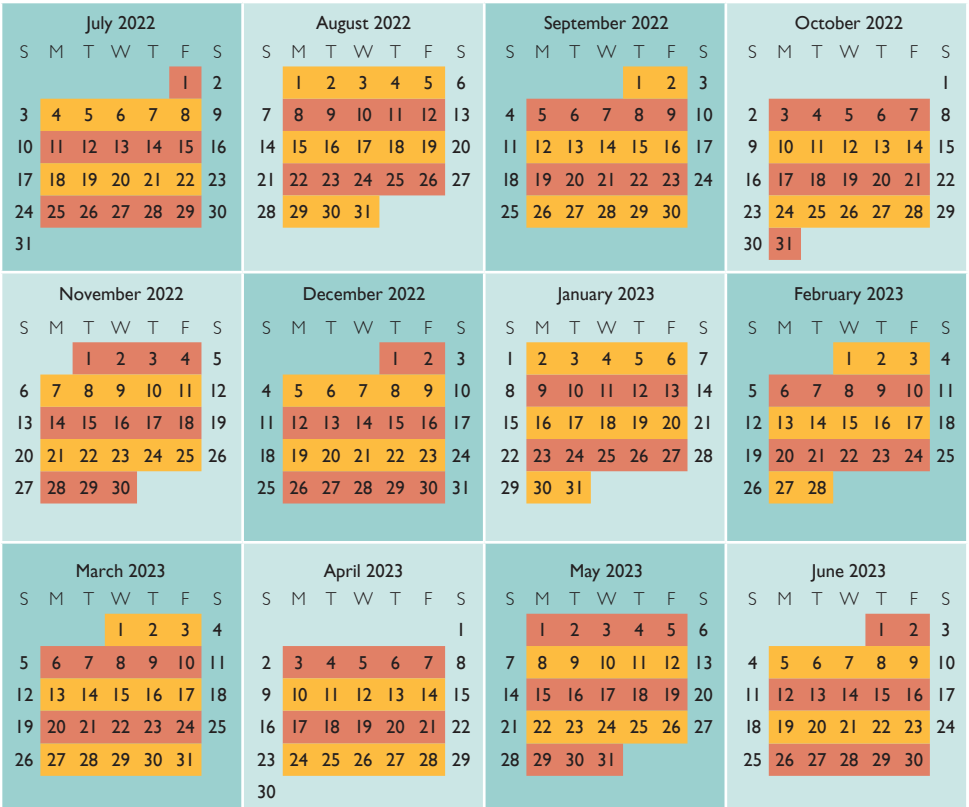

Area one bin collection

GLEN EIRA
CITY COUNCIL

Green bins for food and garden waste are emptied weekly. General waste bins are emptied fortnightly, alternating with recycling bins.

Which bin week is it?

Area two bin collection

GLEN EIRA
CITY COUNCIL

Green bins for food and garden waste are emptied weekly. General waste bins are emptied fortnightly, alternating with recycling bins.

Which bin week is it?