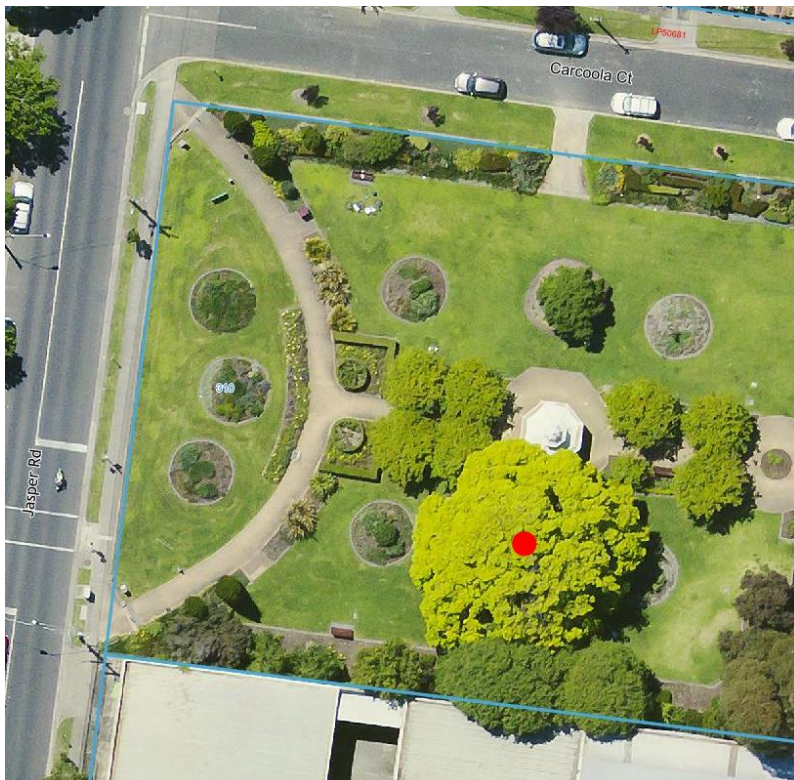

**Record type:** Pair of Trees

**Number of trees:** 1 of 2

**Botanical name:** *Ulmus glabra* 'Lutescens'

**Common name:** Golden Elm

**Structural Root Zone (SRZ):** 4.45m

**Approximate age:** 60+ years

**Diameter at breast height:** 193cm

**Tree Protection Zone (TPZ):** 15m

**Tree height:** 14m

**Tree canopy width:** 20m

**Easting:** 328051

**Northing:** 5802628

**Glen Eira Asset ID:** TP109136

Photo 1: Golden Elm TP109136 within Joyce Reserve

Photo 2: Red dot indicates location of Golden Elm TP109136

### Statement of significance:

This tree fulfils the criteria of:

- Unique Location or Context,
- Aesthetic Value

This mature Golden Elm is one of a pair of Golden Elms located within the landscaped Jasper Rd frontage of Joyce Reserve.