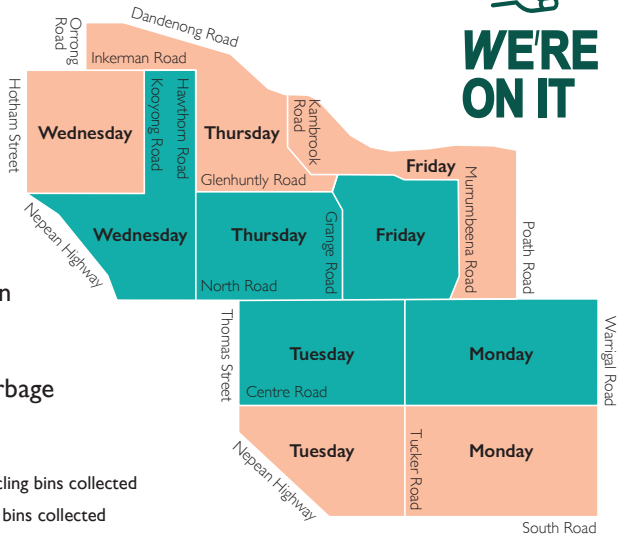

GLEN EIRA
CITY COUNCIL

**WE'RE
ON IT**

Area two

From Monday 26 July 2021, green waste bins are emptied weekly.

Yellow recycling bins and red garbage bins are emptied fortnightly.

- Area one
- Yellow recycling bins collected
- Area two
- Red garbage bins collected

BENTLEIGH BENTLEIGH EAST BRIGHTON EAST CARNEGIE CAULFIELD ELSTERNWICK GARDENVALE
GLEN HUNTLY MCKINNON MURRUMBEENA ORMOND ST KILDA EAST