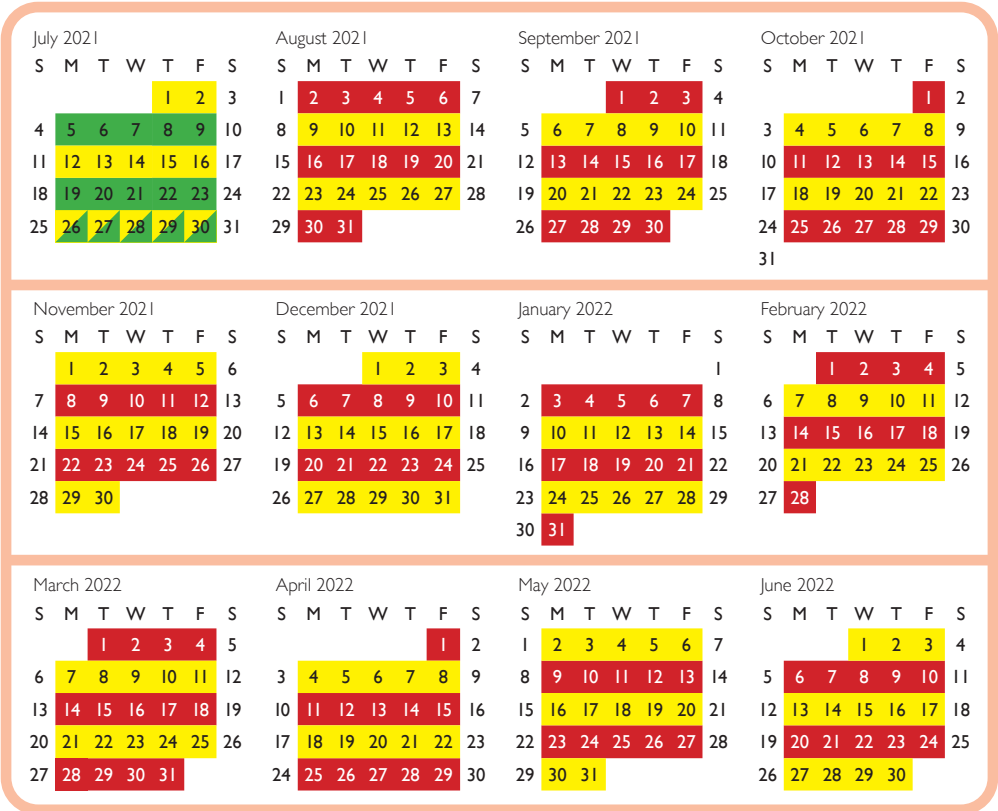

GLEN EIRA
CITY COUNCIL

**WE'RE
ON IT**

Area two

From Monday 26 July 2021, green waste bins are emptied weekly.

Yellow recycling bins and red garbage bins are emptied fortnightly.

- Area one
- Yellow recycling bins collected
- Area two
- Red garbage bins collected