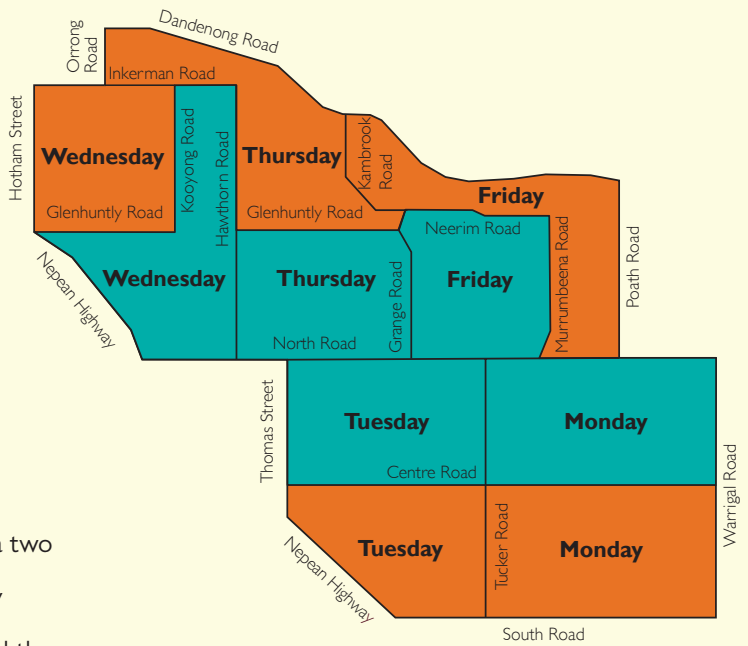

GLEN EIRA CITY COUNCIL

BENTLEIGH
BENTLEIGH EAST
BRIGHTON EAST
CARNEGIE
CAULFIELD
ELSTERNWICK
GARDENVALE
GLEN HUNTLY
MCKINNON
MURRUMBEENA
ORMOND
ST KILDA EAST

AREA TWO

- Area one
- Area two
- Recycling bin fortnightly
- Green waste bin fortnightly

A reminder that recycling bins and green waste bins are emptied fortnightly. Garbage bins are emptied weekly.