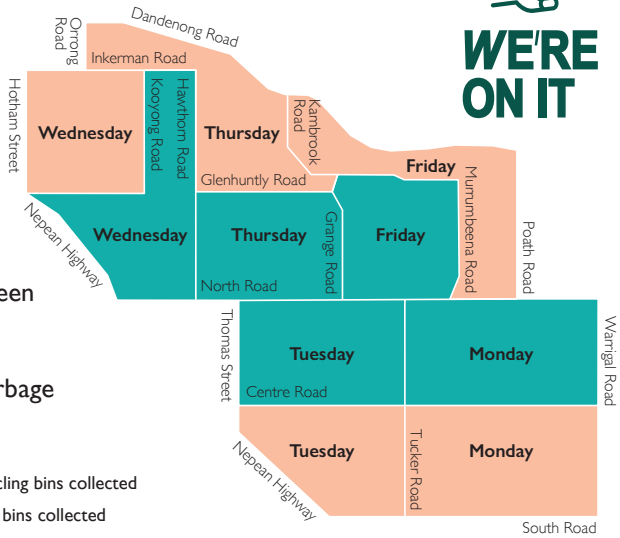

GLEN EIRA  
CITY COUNCIL

**WE'RE  
ON IT**

# Area one

From Monday 2 August 2021, green waste bins are emptied weekly.

Yellow recycling bins and red garbage bins are emptied fortnightly.

- Area one
- Yellow recycling bins collected
- Area two
- Red garbage bins collected

July 2021

S	M	T	W	T	F	S
				1	2	3
4	5	6	7	8	9	10
11	12	13	14	15	16	17
18	19	20	21	22	23	24
25	26	27	28	29	30	31

August 2021

S	M	T	W	T	F	S
1	2	3	4	5	6	7
8	9	10	11	12	13	14
15	16	17	18	19	20	21
22	23	24	25	26	27	28
29	30	31				

March 2022

S	M	T	W	T	F	S
		1	2	3	4	5
6	7	8	9	10	11	12
13	14	15	16	17	18	19
20	21	22	23	24	25	26
27	28	29	30	31		

April 2022

S	M	T	W	T	F	S
					1	2
3	4	5	6	7	8	9
10	11	12	13	14	15	16
17	18	19	20	21	22	23
24	25	26	27	28	29	30