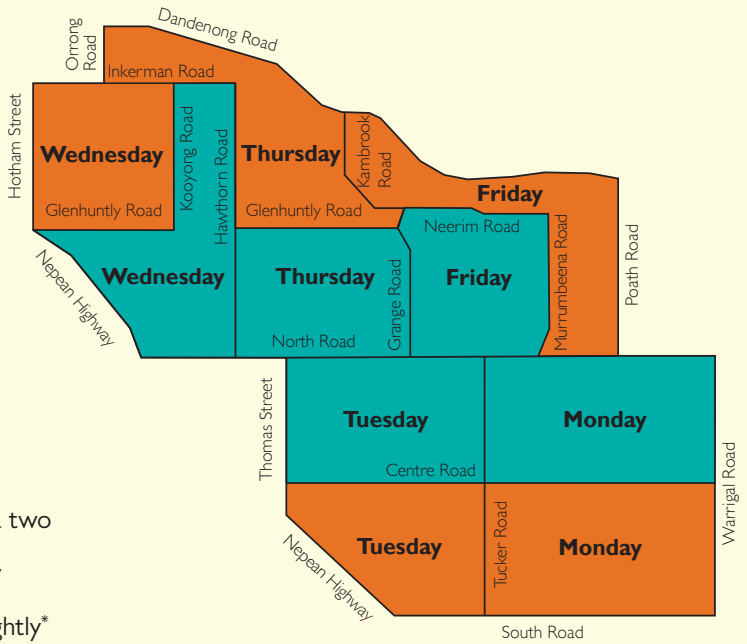

GLEN EIRA
CITY COUNCIL

BENTLEIGH
BENTLEIGH EAST
BRIGHTON EAST
CARNEGIE
CAULFIELD
ELSTERNWICK
GARDENVALE
GLEN HUNTLY
MCKINNON
MURRUMBEENA
ORMOND
ST KILDA EAST

AREA ONE

- Area one
- Area two
- Recycling bin fortnightly
- Green waste bin fortnightly*

A reminder that recycling bins and green waste bins are emptied fortnightly. Garbage bins are emptied weekly. *If you are in the weekly green bin and fortnightly red bin trial area, your collection days may vary.