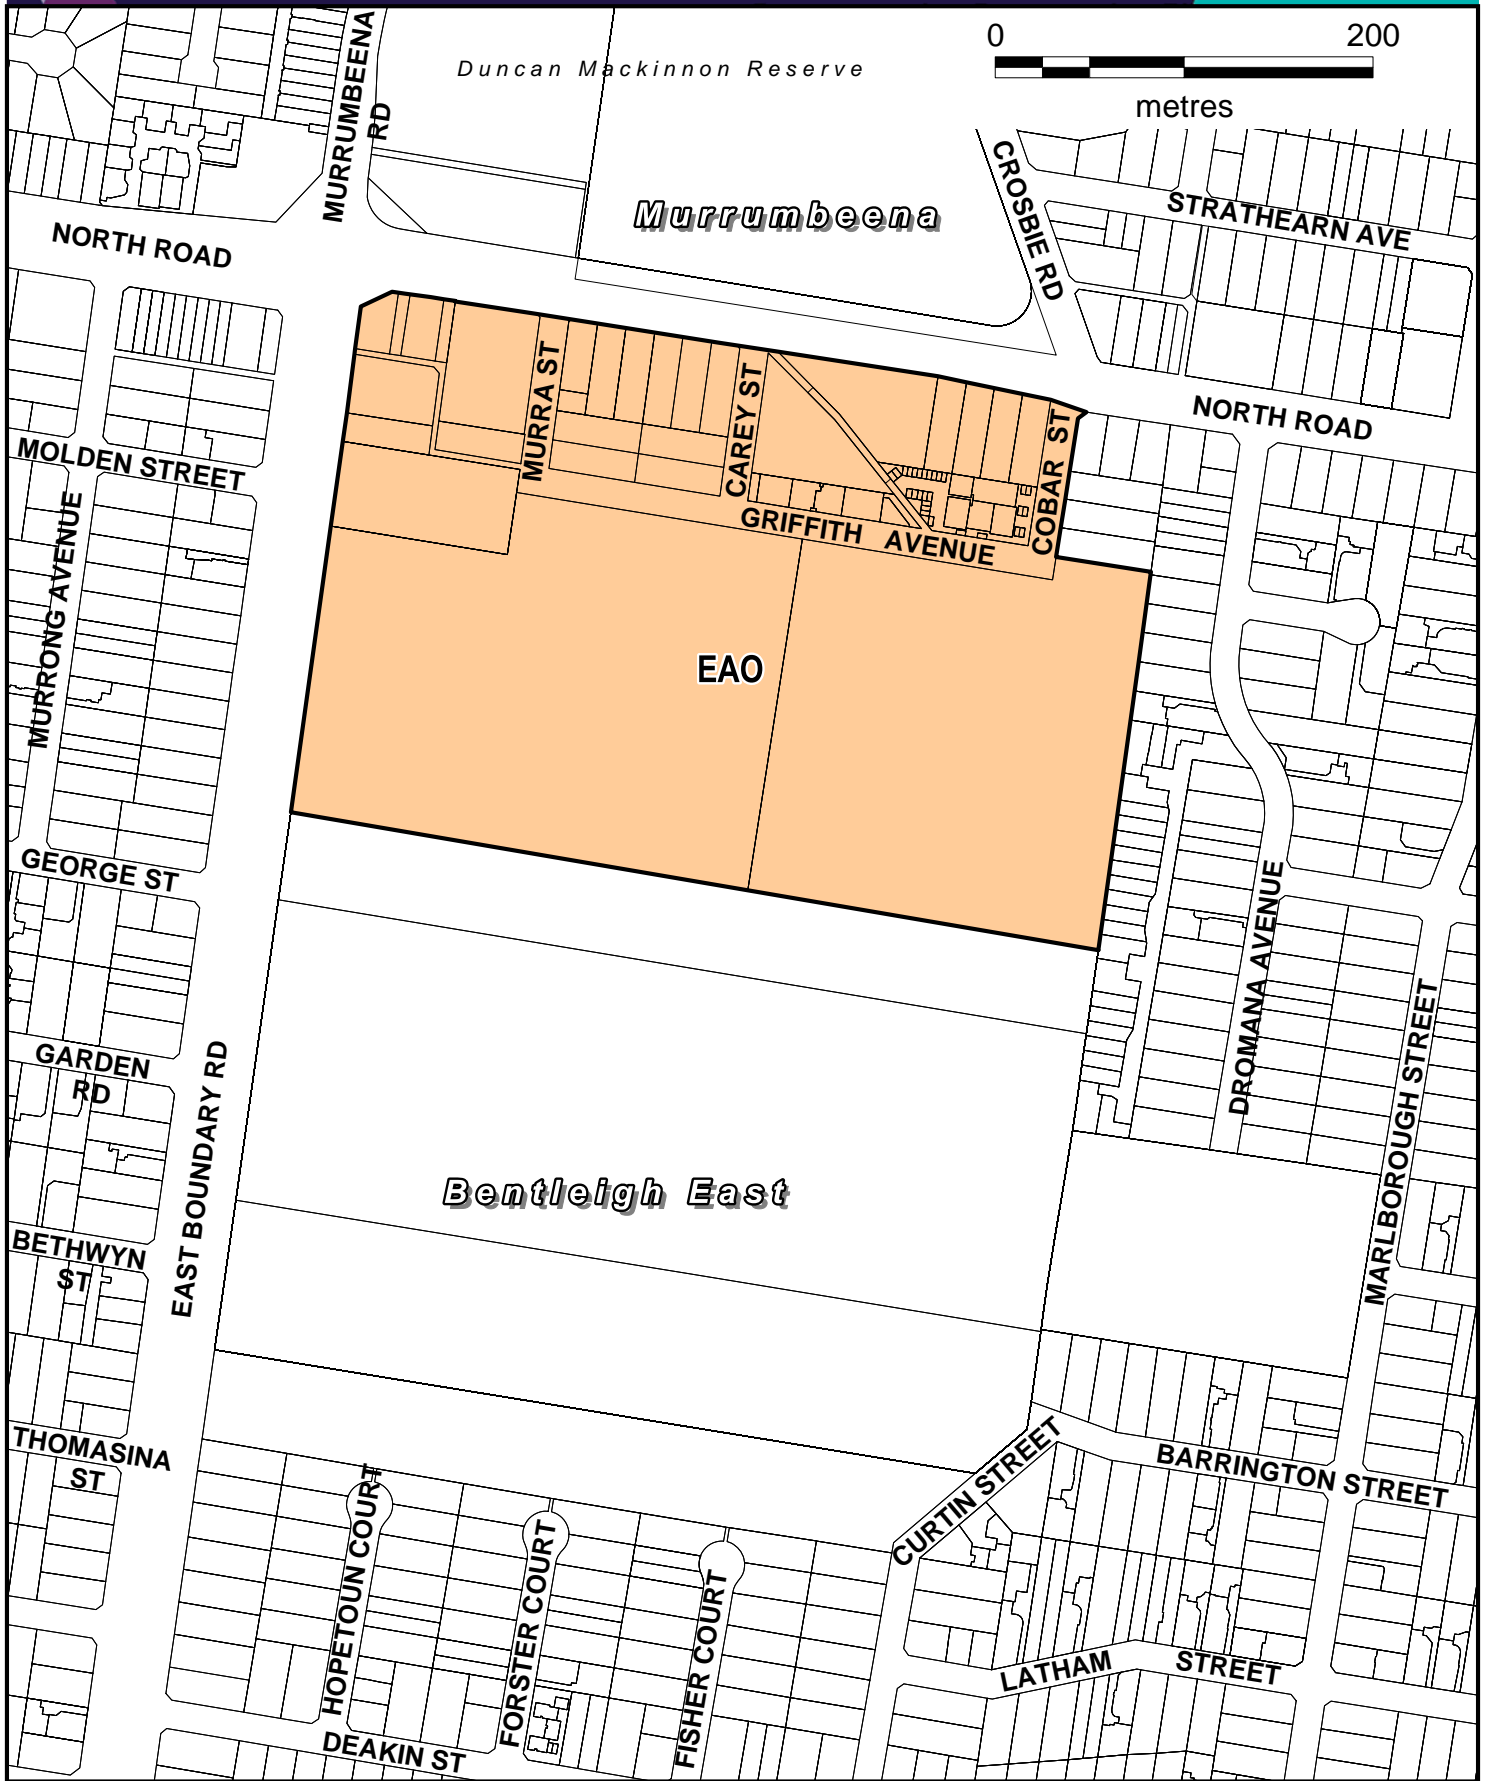

GLEN EIRA PLANNING SCHEME

LEGEND

 EAO Environmental Audit Overlay

Part of Planning Scheme Map 4EAO

AMENDMENT C155