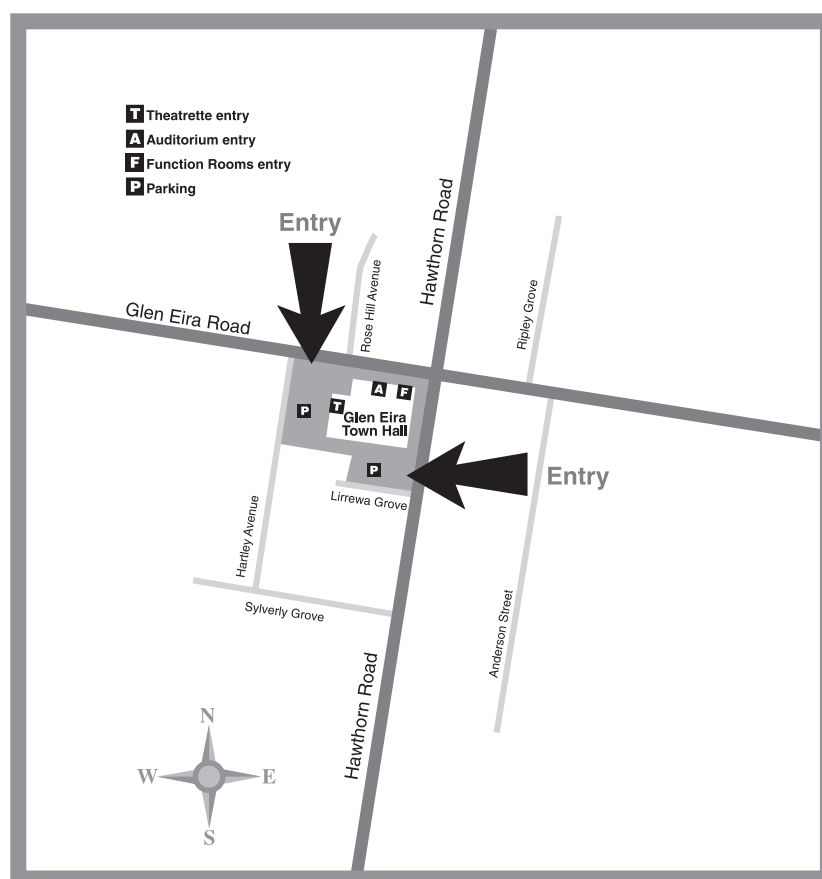

Functions with Style

Location

The Glen Eira Centre is located within the Glen Eira Town Hall in the heart of one of Melbourne's most beautiful heritage areas.

The Centre has six impressive and versatile rooms, which can accommodate 12 to 500 people and are affordably priced to suit any occasion. Recently refurbished, they combine 1920s elegance with modern furnishings and style.

The Centre has on-site and street parking, is close to public transport and is accessible for people with disabilities.

Location