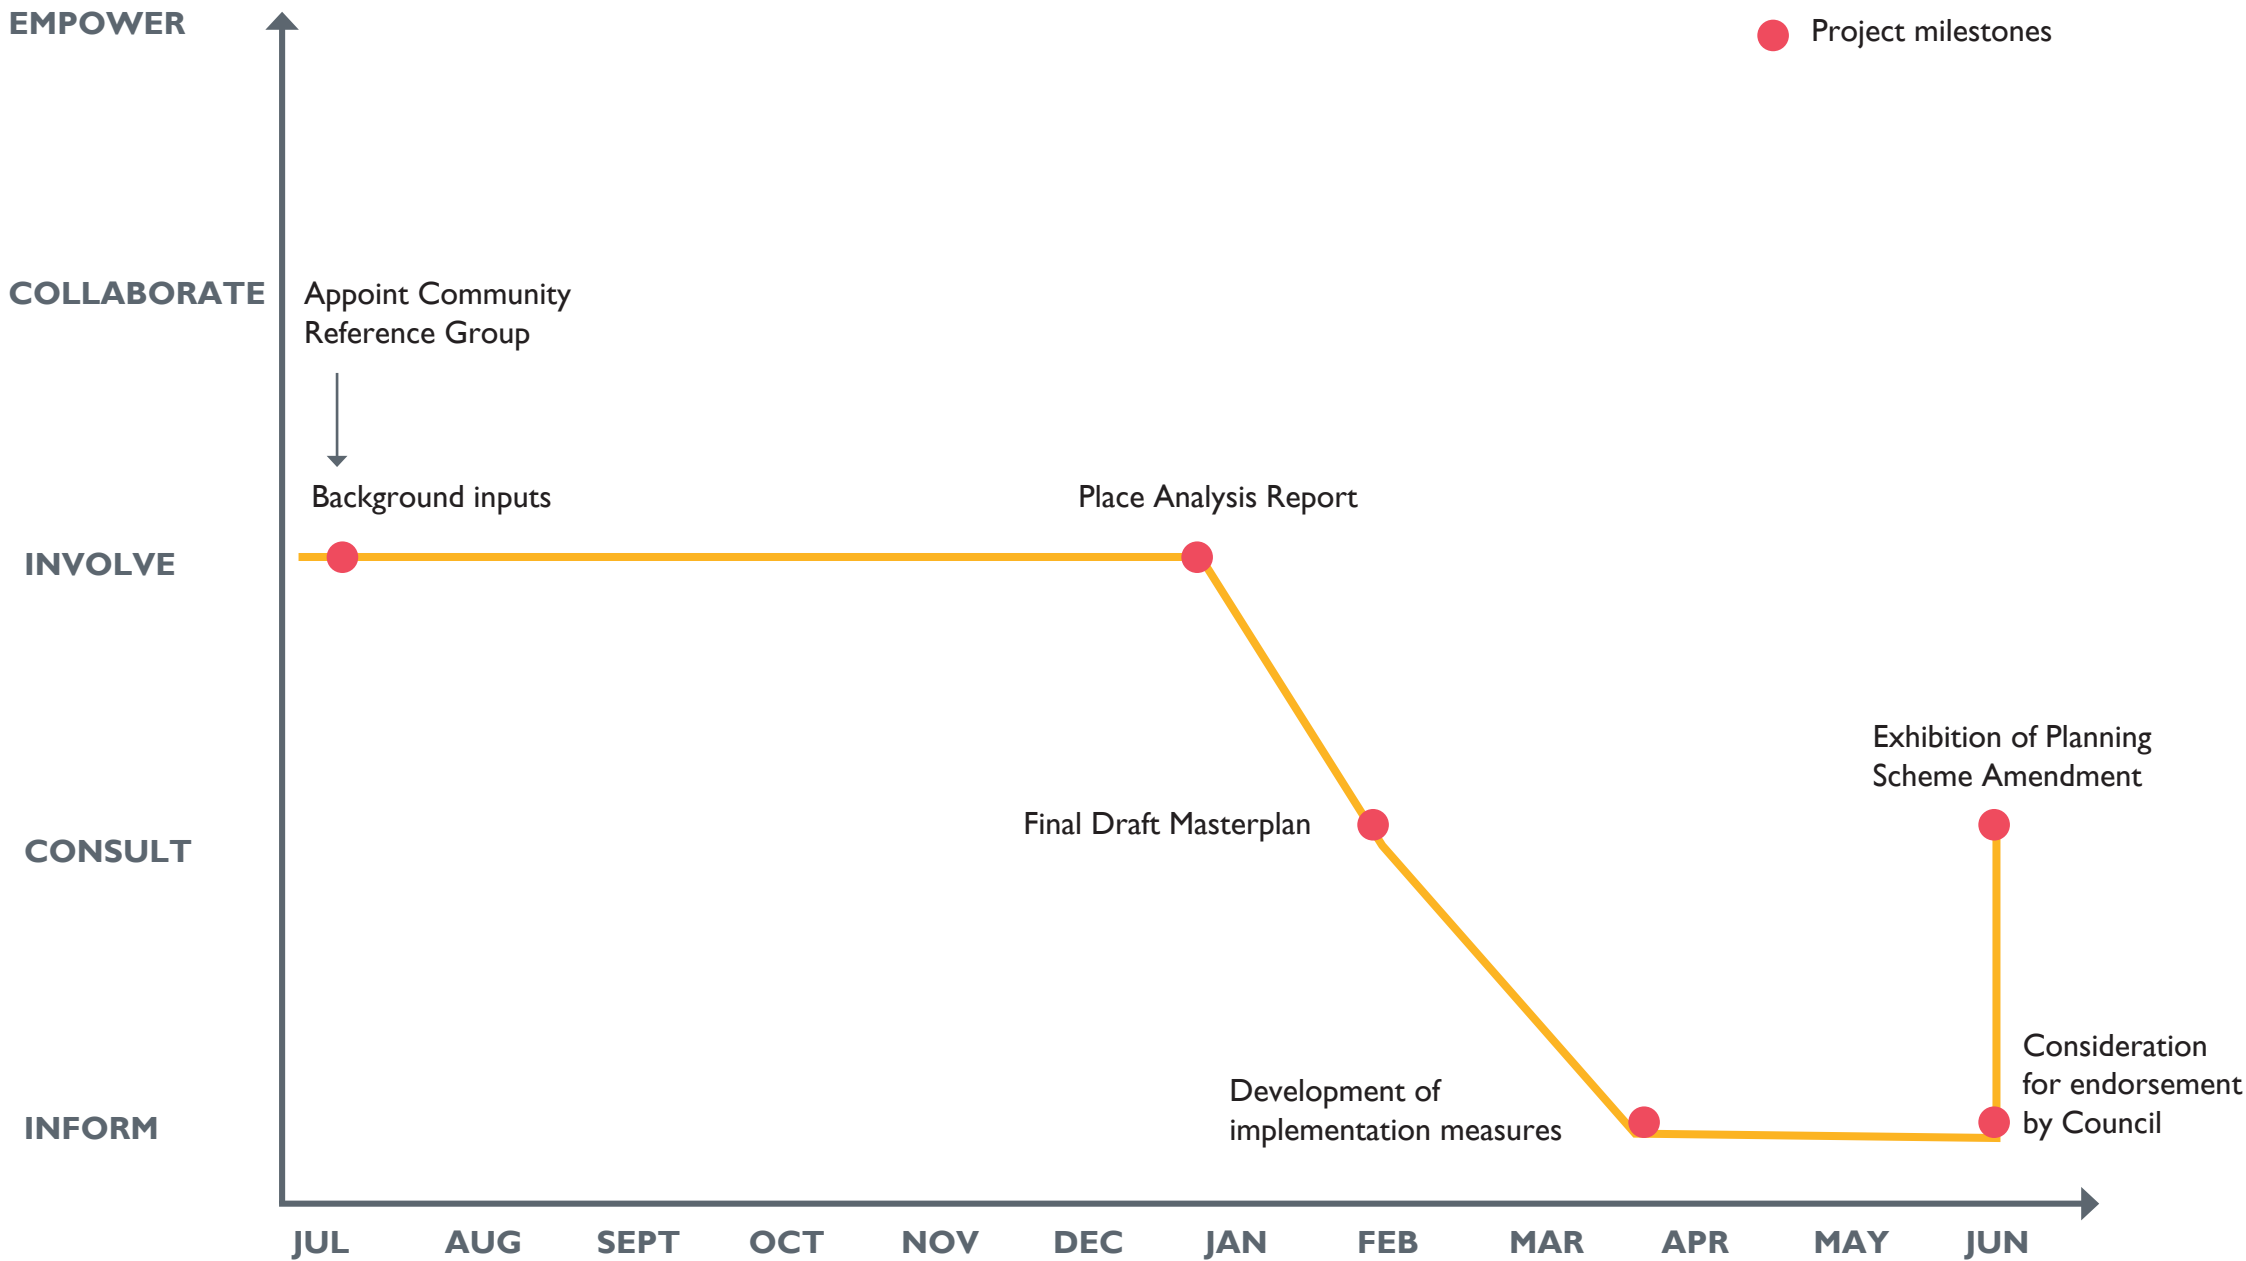

COMMUNITY ENGAGEMENT PROCESS

- Community engagement level of influence
- Project milestones

This diagram is guided by the International Association for Public Participation's (IAP2) 'public participation spectrum'

COMMUNITY REFERENCE GROUP

Community Reference Group engagement level of influence
Meetings

This diagram is guided by the International Association for Public Participation's (IAP2) 'public participation spectrum'