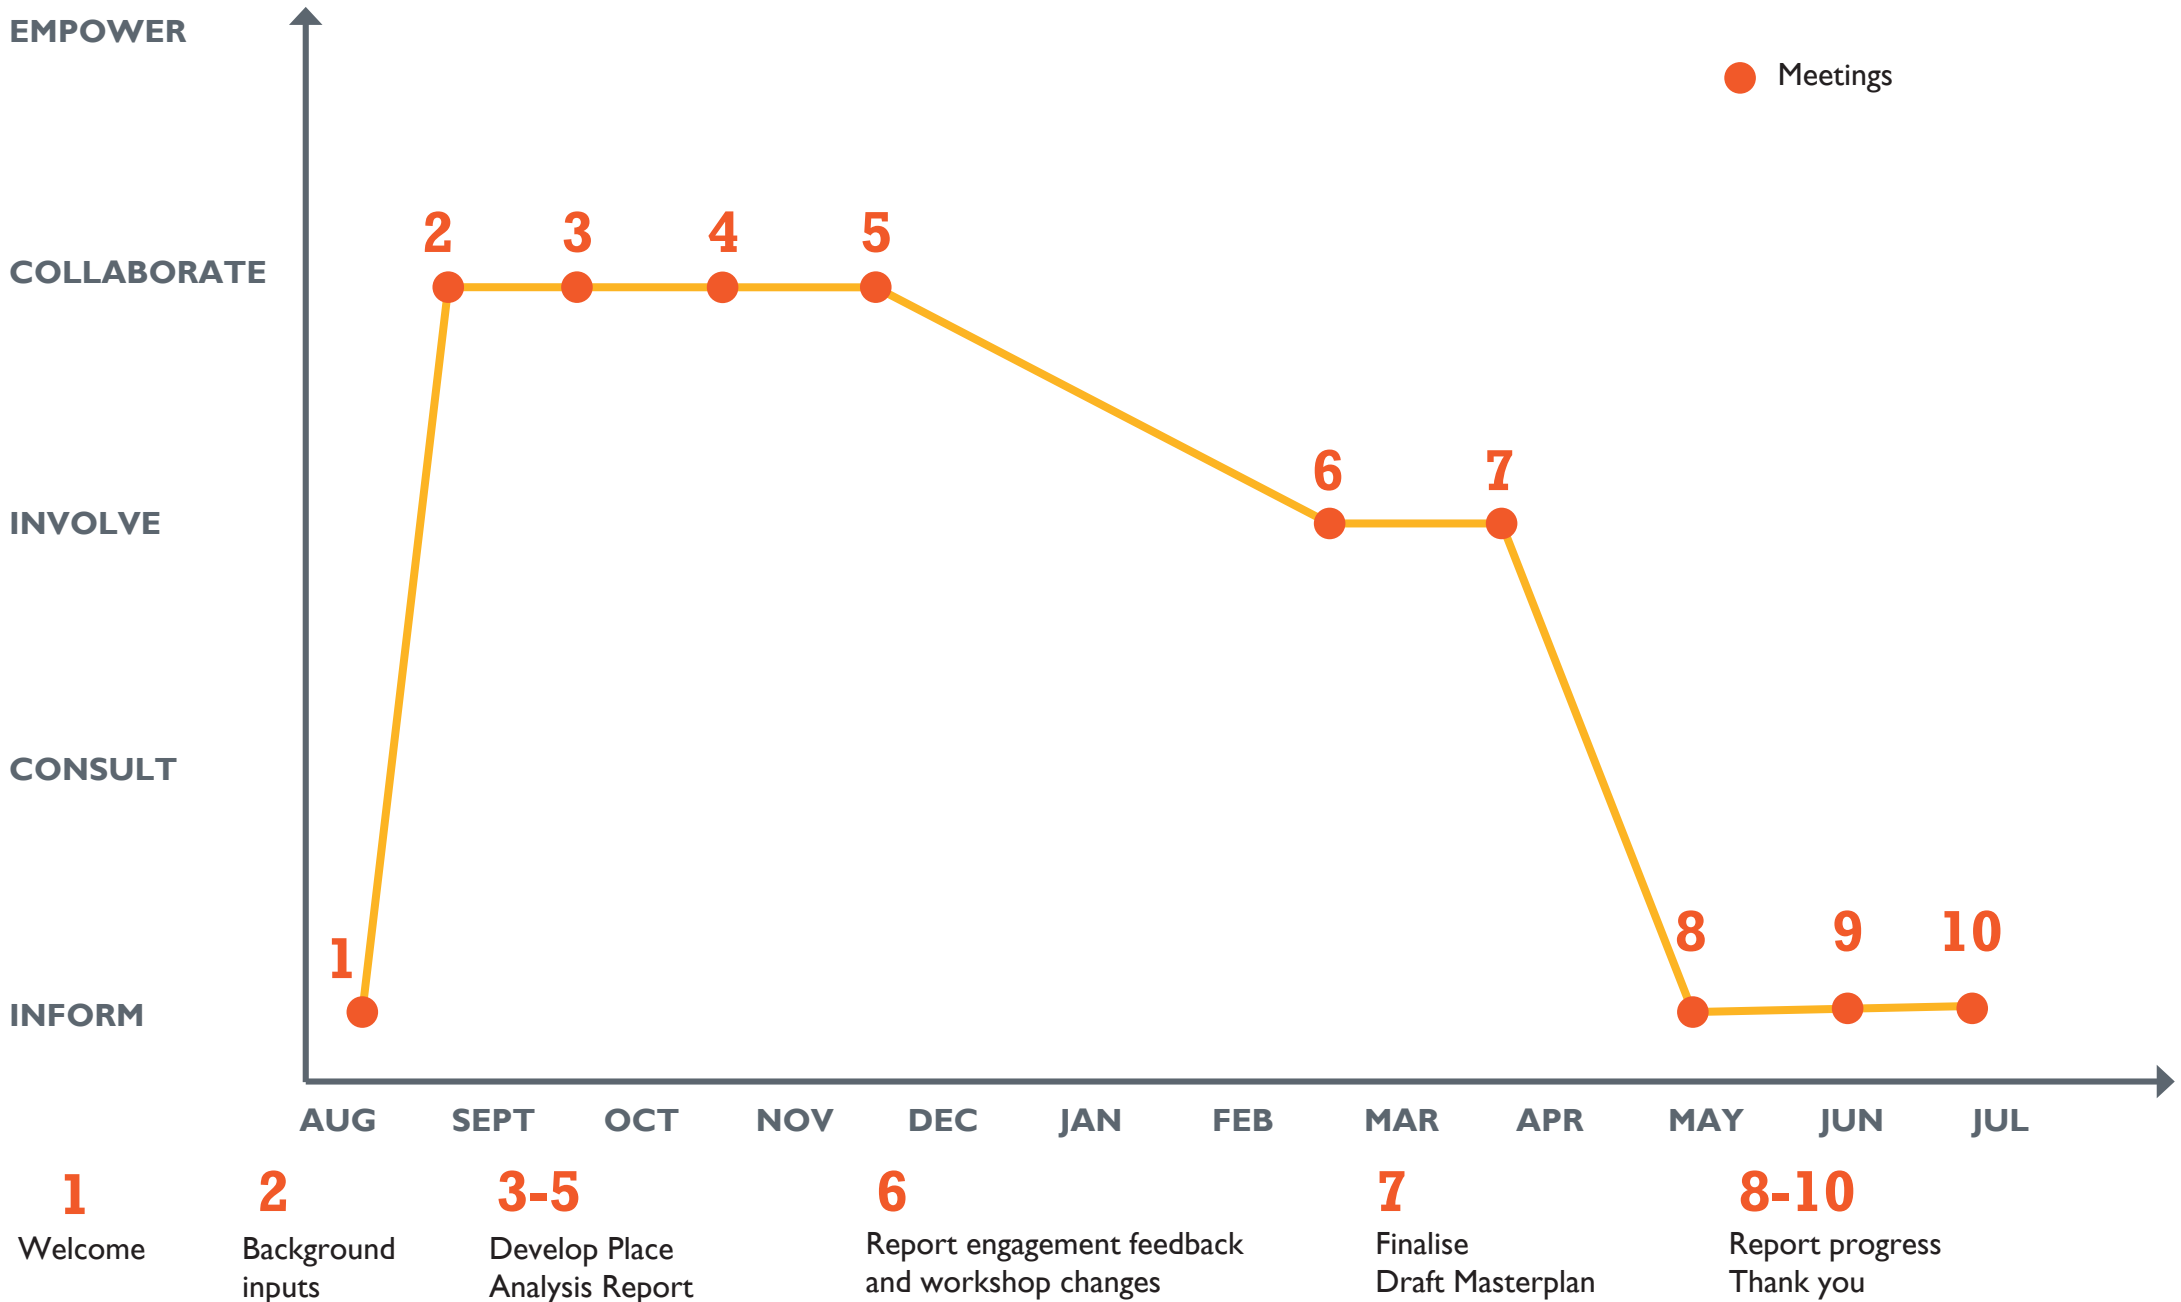

COMMUNITY ENGAGEMENT PROCESS

- Community engagement level of influence
- Project milestones

This diagram is guided by the International Association for Public Participation's (IAP2) 'public participation spectrum'

COMMUNITY REFERENCE GROUP

Community Reference Group engagement level of influence
Meetings

This diagram is guided by the International Association for Public Participation's (IAP2) 'public participation spectrum'