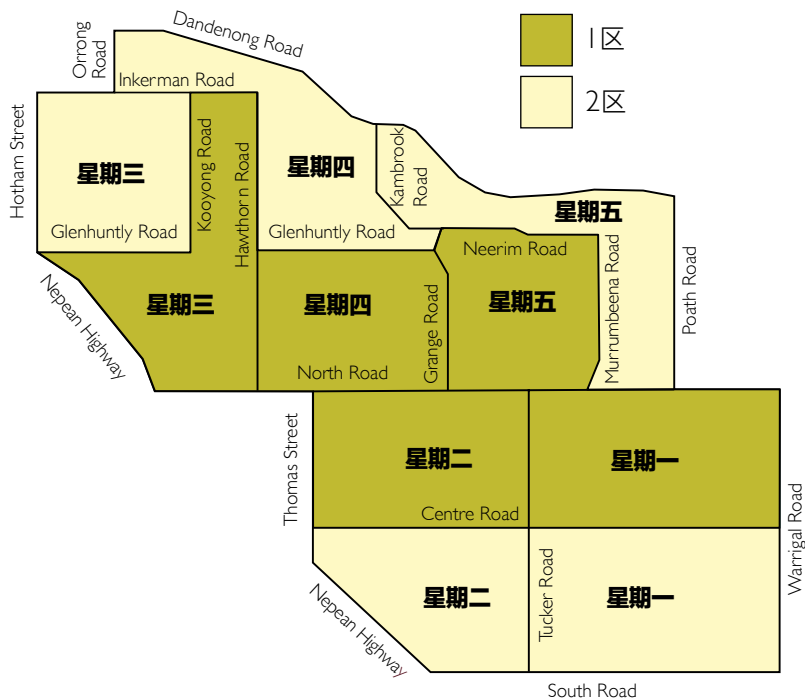

清扫街道

民居街道每月清扫一次。有些街道在秋季会多加几次清扫。街道清扫日可见网页
www.gleneira.vic.gov.au/streetsweeping

有害垃圾

- 石棉处置事宜可见网页asbestos.vic.gov.au。
- Sustainability Victoria的*Detox Your Home* (家中除毒) 载有处置家用化学品的信息, 详情可见网页sustainability.vic.gov.au/detoxyourhome。
- 免费的尖锐物品处置: 市政府服务中心的特别收倒桶接受用过的尖锐物品容器, 同时免费交换新的尖锐物品容器。这项服务不对商业量的尖锐物品提供。
- 市政府*Recycling A-Z* (回收信息大全) 在网站上经常更新, 提供各种垃圾和回收选项的信息, 详情可见网页www.gleneira.vic.gov.au/recycling-az

涂鸦清除

市政府鼓励居民和企业清除自己物业上的涂鸦。位于Glen Eira市政厅的服务中心免费提供涂鸦清除器具。居民可拨打服务中心电话9524 3333举报涂鸦。

Glen Eira市垃圾收倒区域

请注意, 回收桶和植物垃圾桶每两周收倒一次; 垃圾桶每周收倒一次。请在收倒日前一晚推出垃圾桶和回收桶 (早晨6.00开始收倒)。