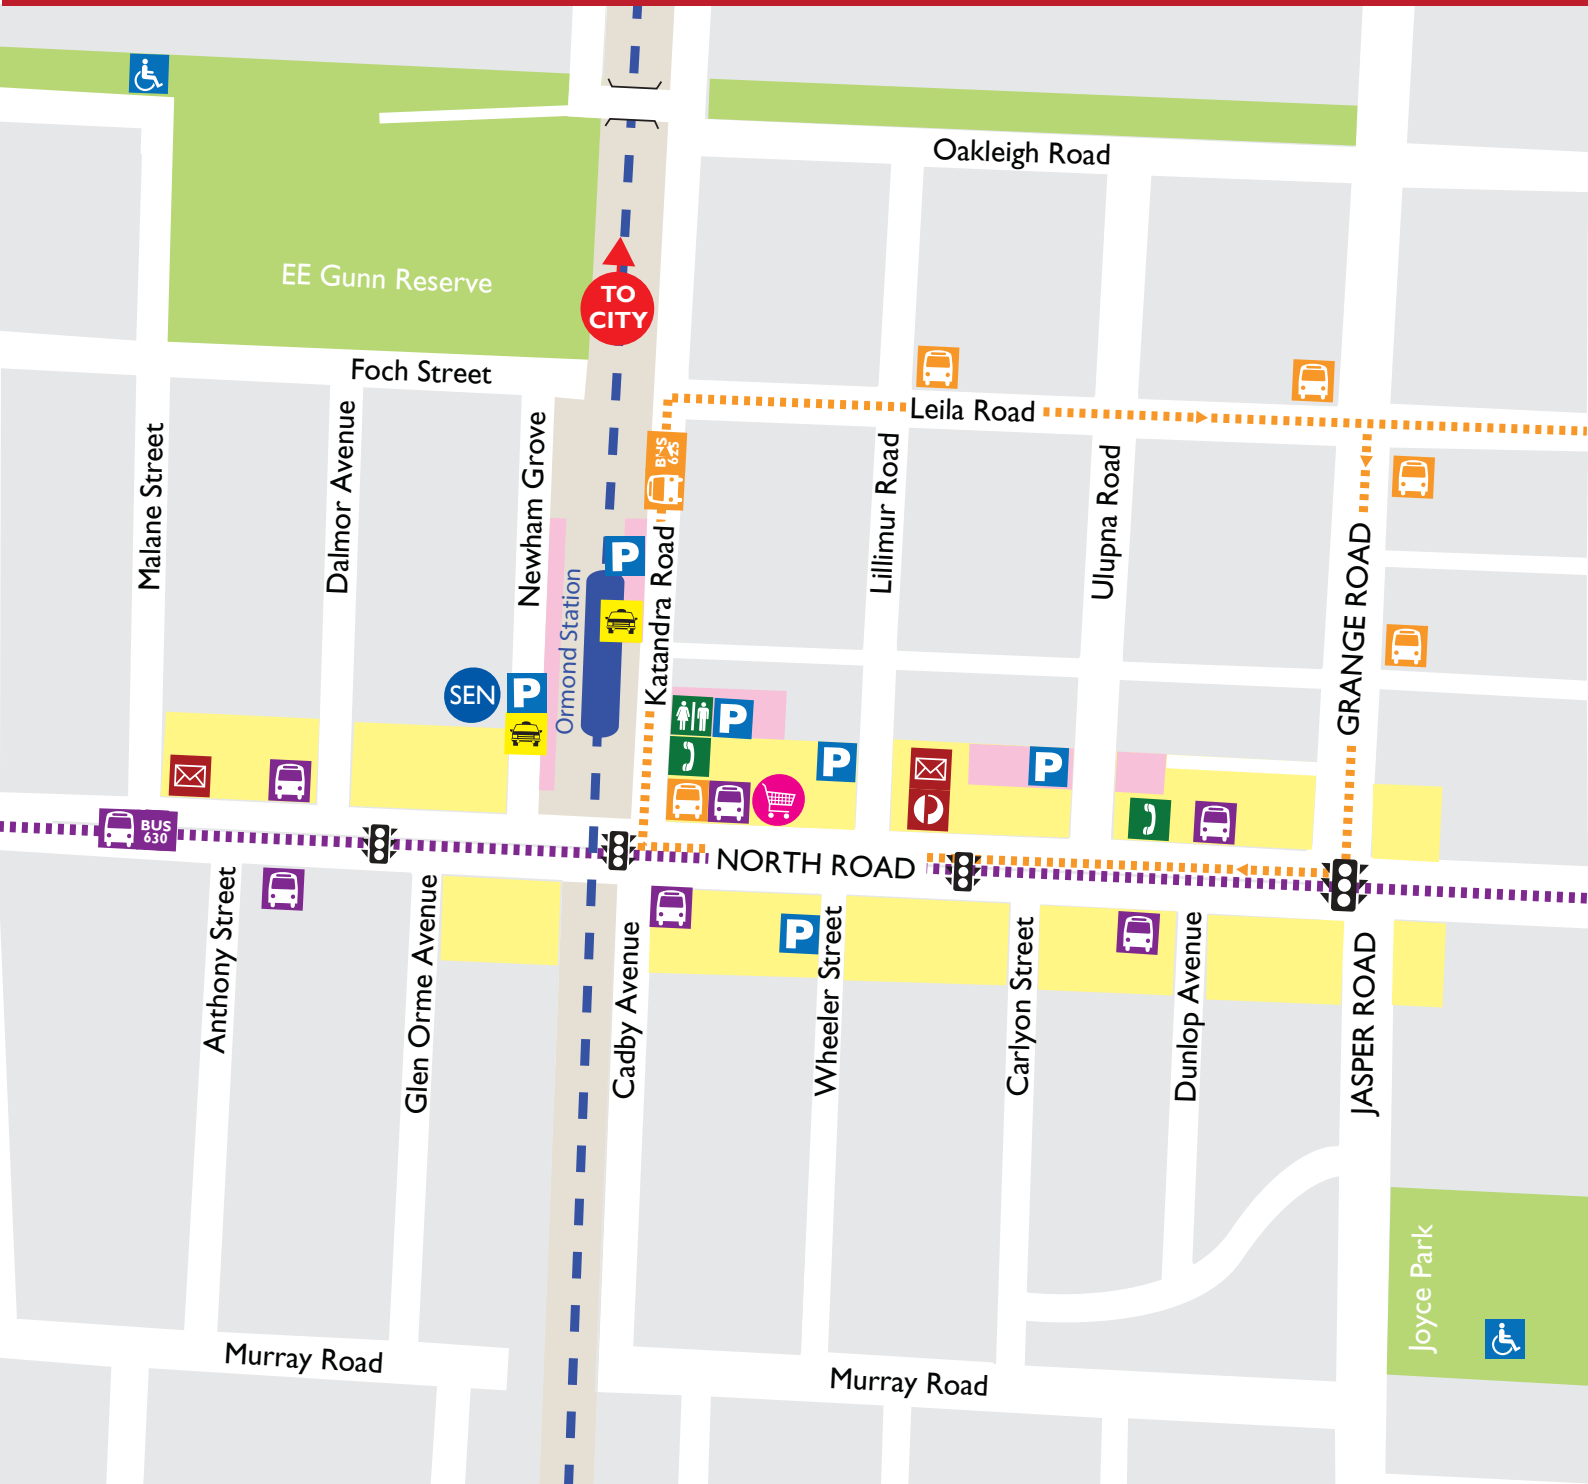

Ormond shopping centre mobility map

GLEN EIRA
CITY COUNCIL

Bentleigh | Bentleigh East
Brighton East | Carnegie
Caulfield | Elsternwick
Gardenvale | Glen Huntly
McKinnon | Murrumbeena
Ormond | St Kilda East

Map key

- | | | | | |
|--------------------|-----------|-----------------|-------------|------------------------|
| Accessible parking | Bus stop | Shops | Post office | Pedestrian crossing |
| Accessible toilet | Bus route | Parking | Letterbox | Senior Citizens Centre |
| Toilets | Train | Park or reserve | Supermarket | |
| Phone | Taxi | | | |