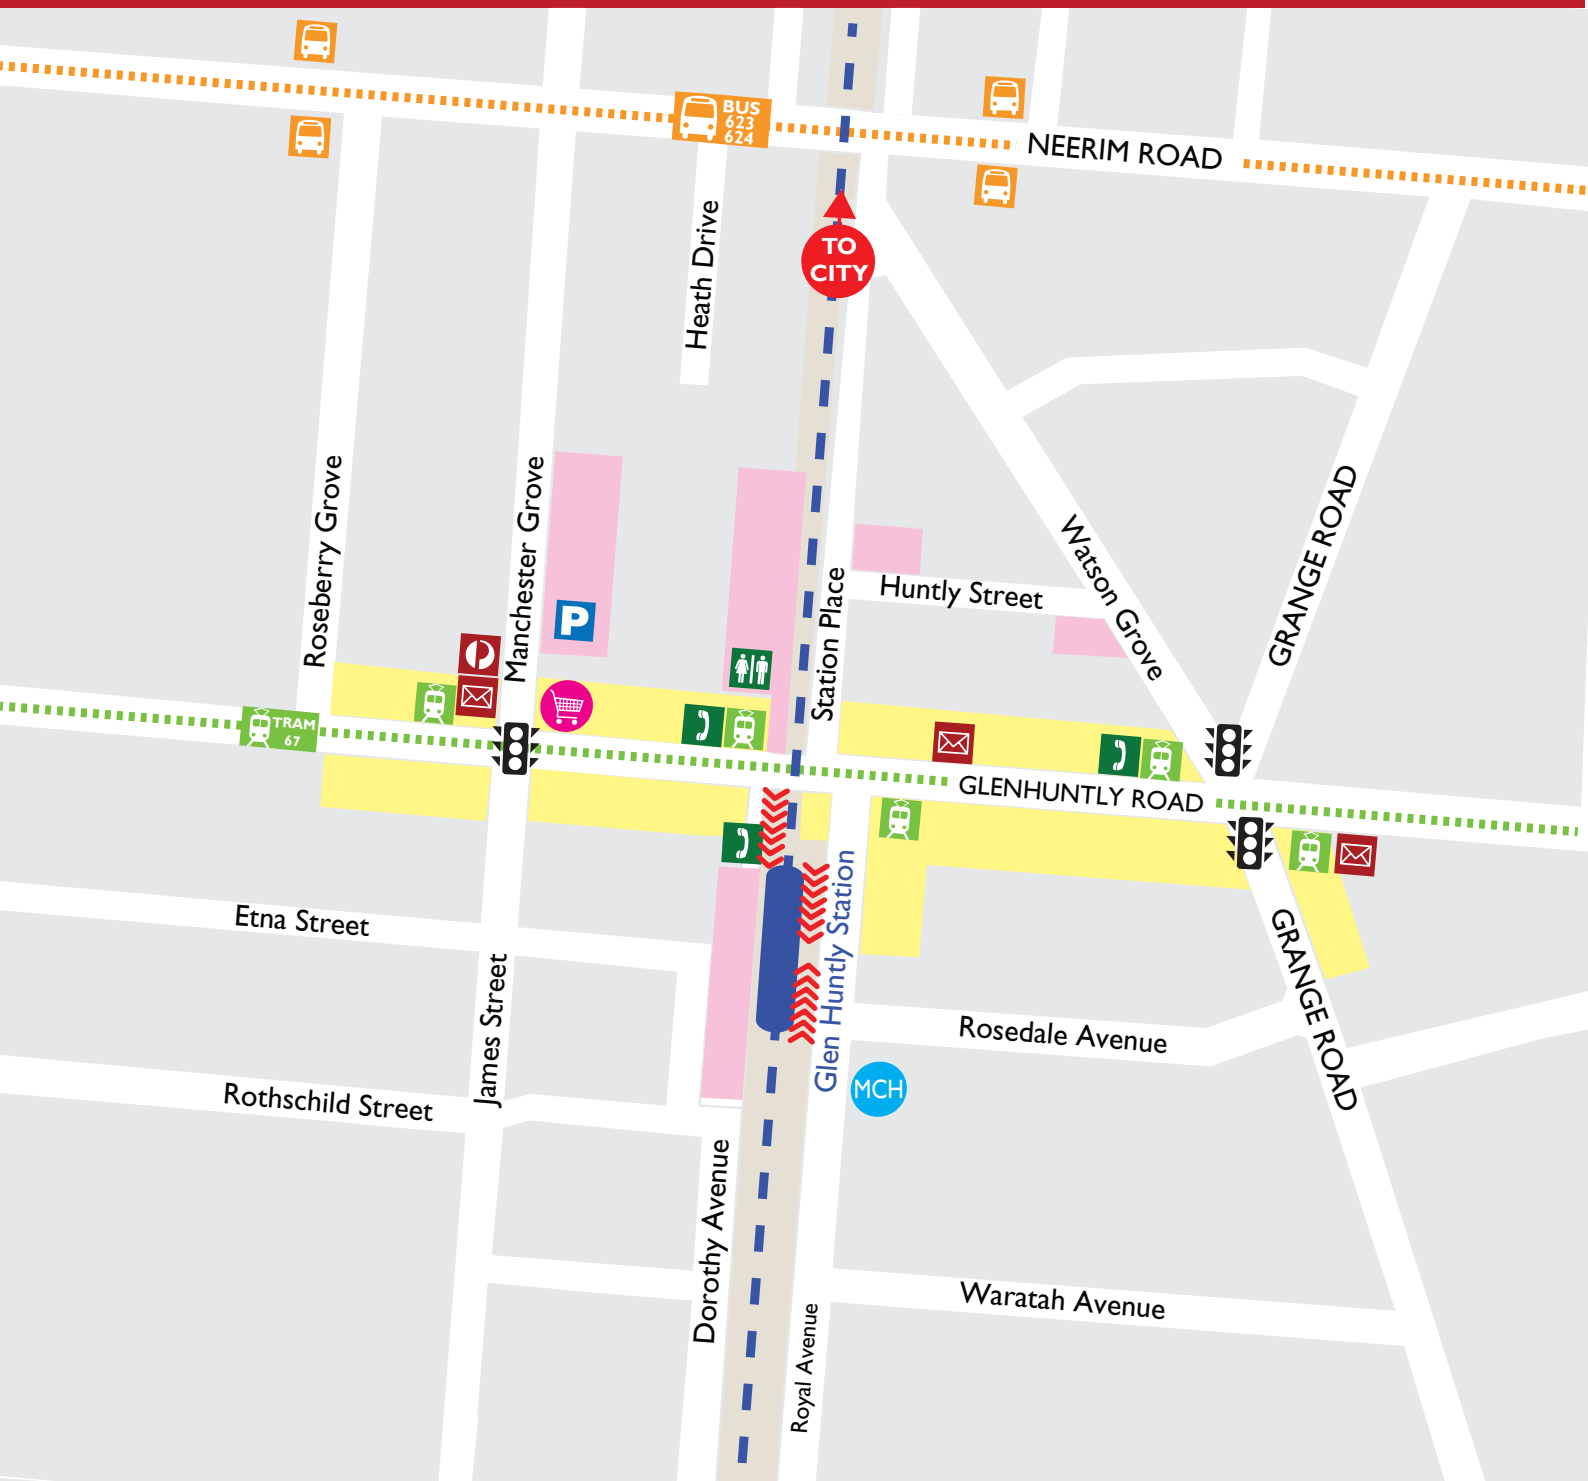

Glen Huntly shopping centre mobility map

GLEN EIRA
CITY COUNCIL

Bentleigh | Bentleigh East
Brighton East | Carnegie
Caulfield | Elsternwick
Gardenvale | Glen Huntly
McKinnon | Murrumbeena
Ormond | St Kilda East

Map key

Accessible parking	Bus stop	Train	Post office	Supermarket
Toilets	Bus route	Steep gradient	Letterbox	Maternal and Child Health Centre
Phone	Tram stop	Shops	Pedestrian crossing	
Tram route	Parking			

Glen Eira mobility maps

GLEN EIRA
CITY COUNCIL

This series of maps has been developed to assist people with disabilities or mobility difficulties to navigate our local community more easily. Nine maps have been developed for the main shopping strips in Glen Eira and contain useful information such as the location of accessible parking bays, toilets, bus and tram stops and pedestrian crossings.

The maps can be downloaded from Glen Eira City Council's website at: www.gleneira.vic.gov.au

For further information about the mobility maps contact Council's metro access officer on 9524 3333.

Getting around Glen Eira