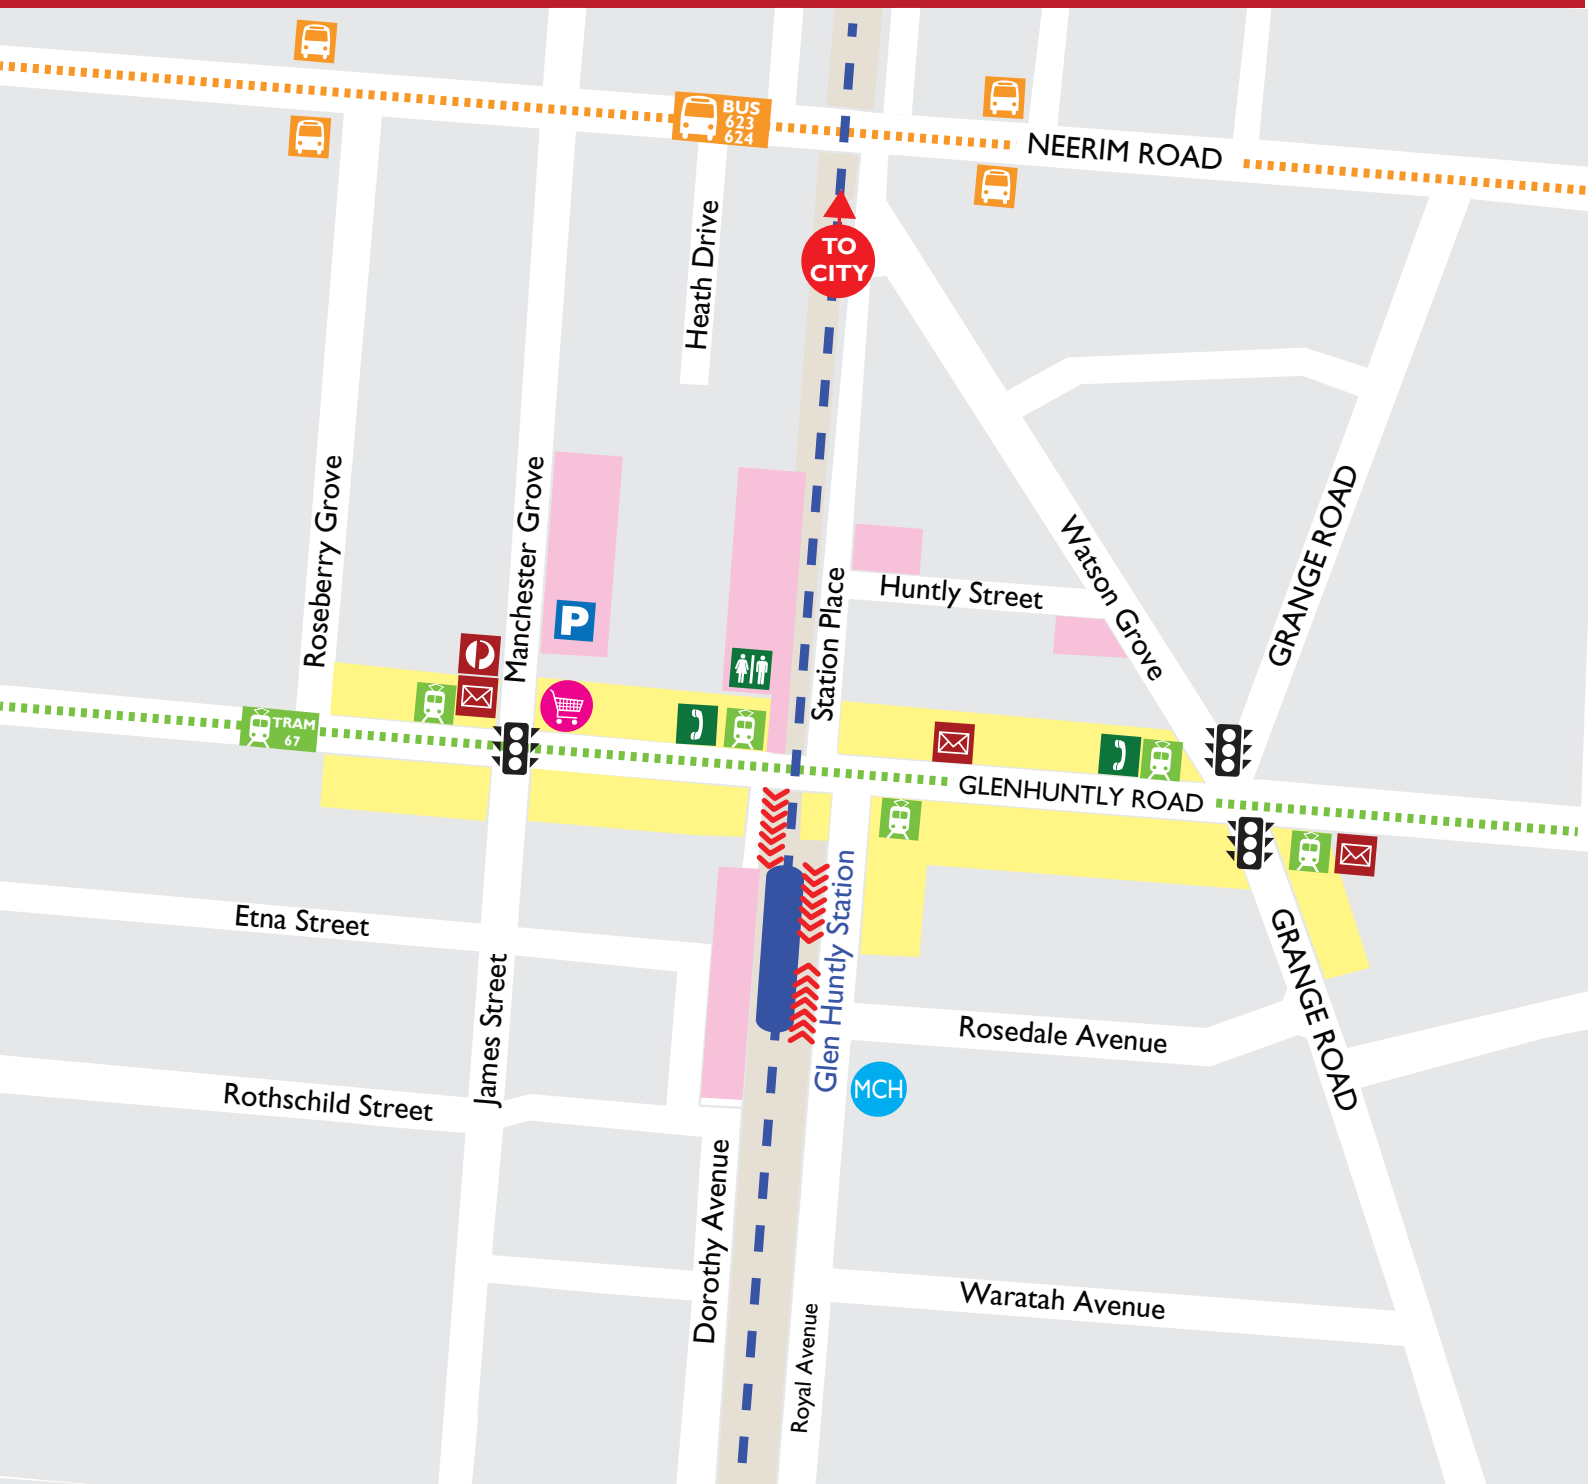

Map key

- | | | | | |
|--------------------|------------|----------------|-----------------|---------------------|
| Accessible parking | Bus stop | Train | Parking | Pedestrian crossing |
| Accessible toilet | Bus route | Steep gradient | Park or reserve | Pedestrian crossing |
| Toilets | Tram stop | Shops | Post office | Supermarket |
| Phone | Tram route | | Letterbox | Elsternwick Library |
| Taxi | | | | |

Glen Huntly shopping centre mobility map

GLEN EIRA
CITY COUNCIL

Bentleigh | Bentleigh East
Brighton East | Carnegie
Caulfield | Elsternwick
Gardenvale | Glen Huntly
McKinnon | Murrumbeena
Ormond | St Kilda East

Map key

Accessible parking	Bus stop	Train	Post office	Supermarket
Toilets	Bus route	Steep gradient	Letterbox	Maternal and Child Health Centre
Phone	Tram stop	Shops	Pedestrian crossing	
Tram route	Parking			