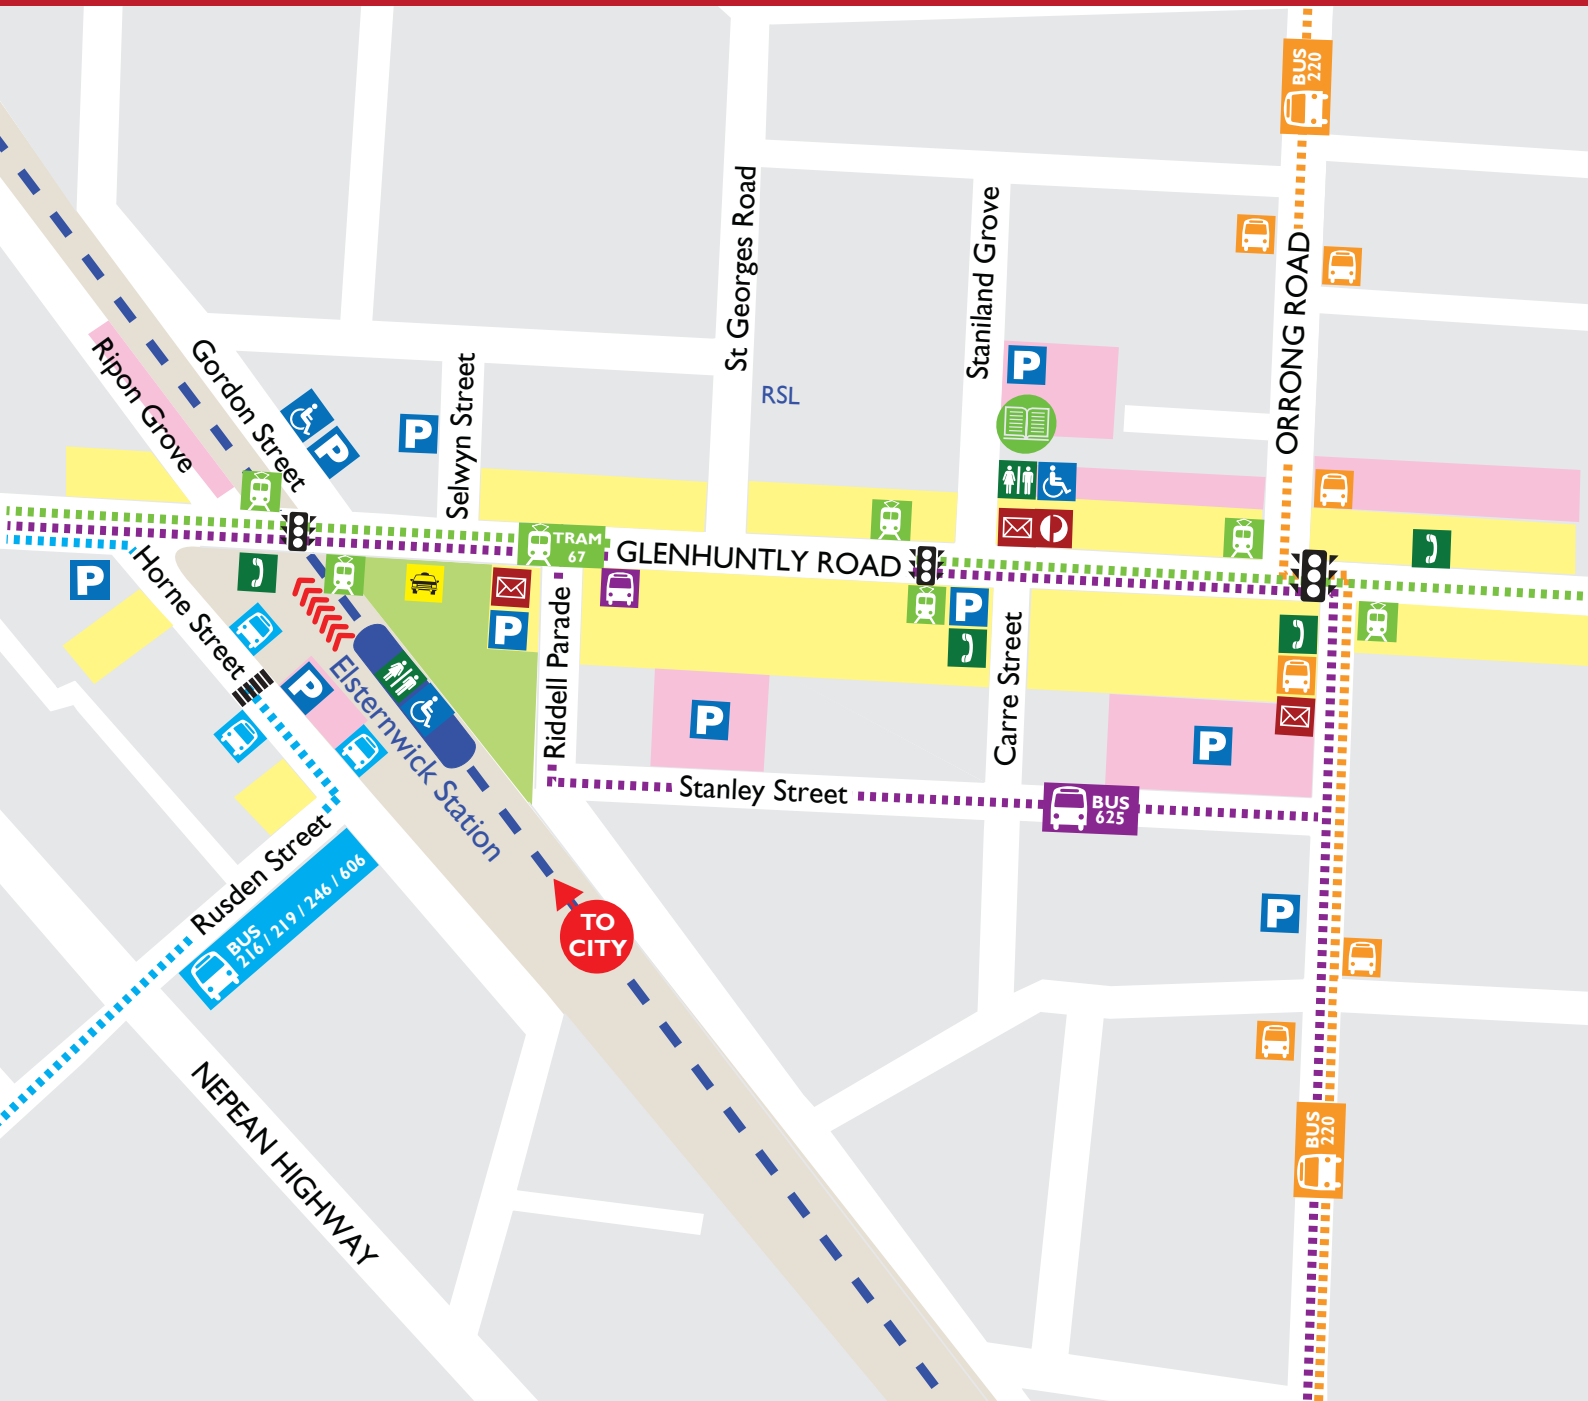

Map key

Accessible parking	Bus stop	Train	Shops	Pedestrian crossing
Accessible toilet	Bus route	Steep gradient	Parking	Pedestrian crossing
Toilets	Tram stop	Taxi	Park or reserve	Supermarket
Phone	Tram routes	Letterbox		

Map key

- | | | | | |
|--------------------|------------|----------------|-----------------|---------------------|
| Accessible parking | Bus stop | Train | Parking | Pedestrian crossing |
| Accessible toilet | Bus route | Steep gradient | Park or reserve | Pedestrian crossing |
| Toilets | Tram stop | Shops | Post office | Supermarket |
| Phone | Tram route | | Letterbox | Elsternwick Library |
| Taxi | | | | |

Map key

Accessible parking	Bus stop	Train	Post office	Supermarket
Toilets	Bus route	Steep gradient	Letterbox	Maternal and Child Health Centre
Phone	Tram stop	Shops	Pedestrian crossing	
Tram route	Parking			