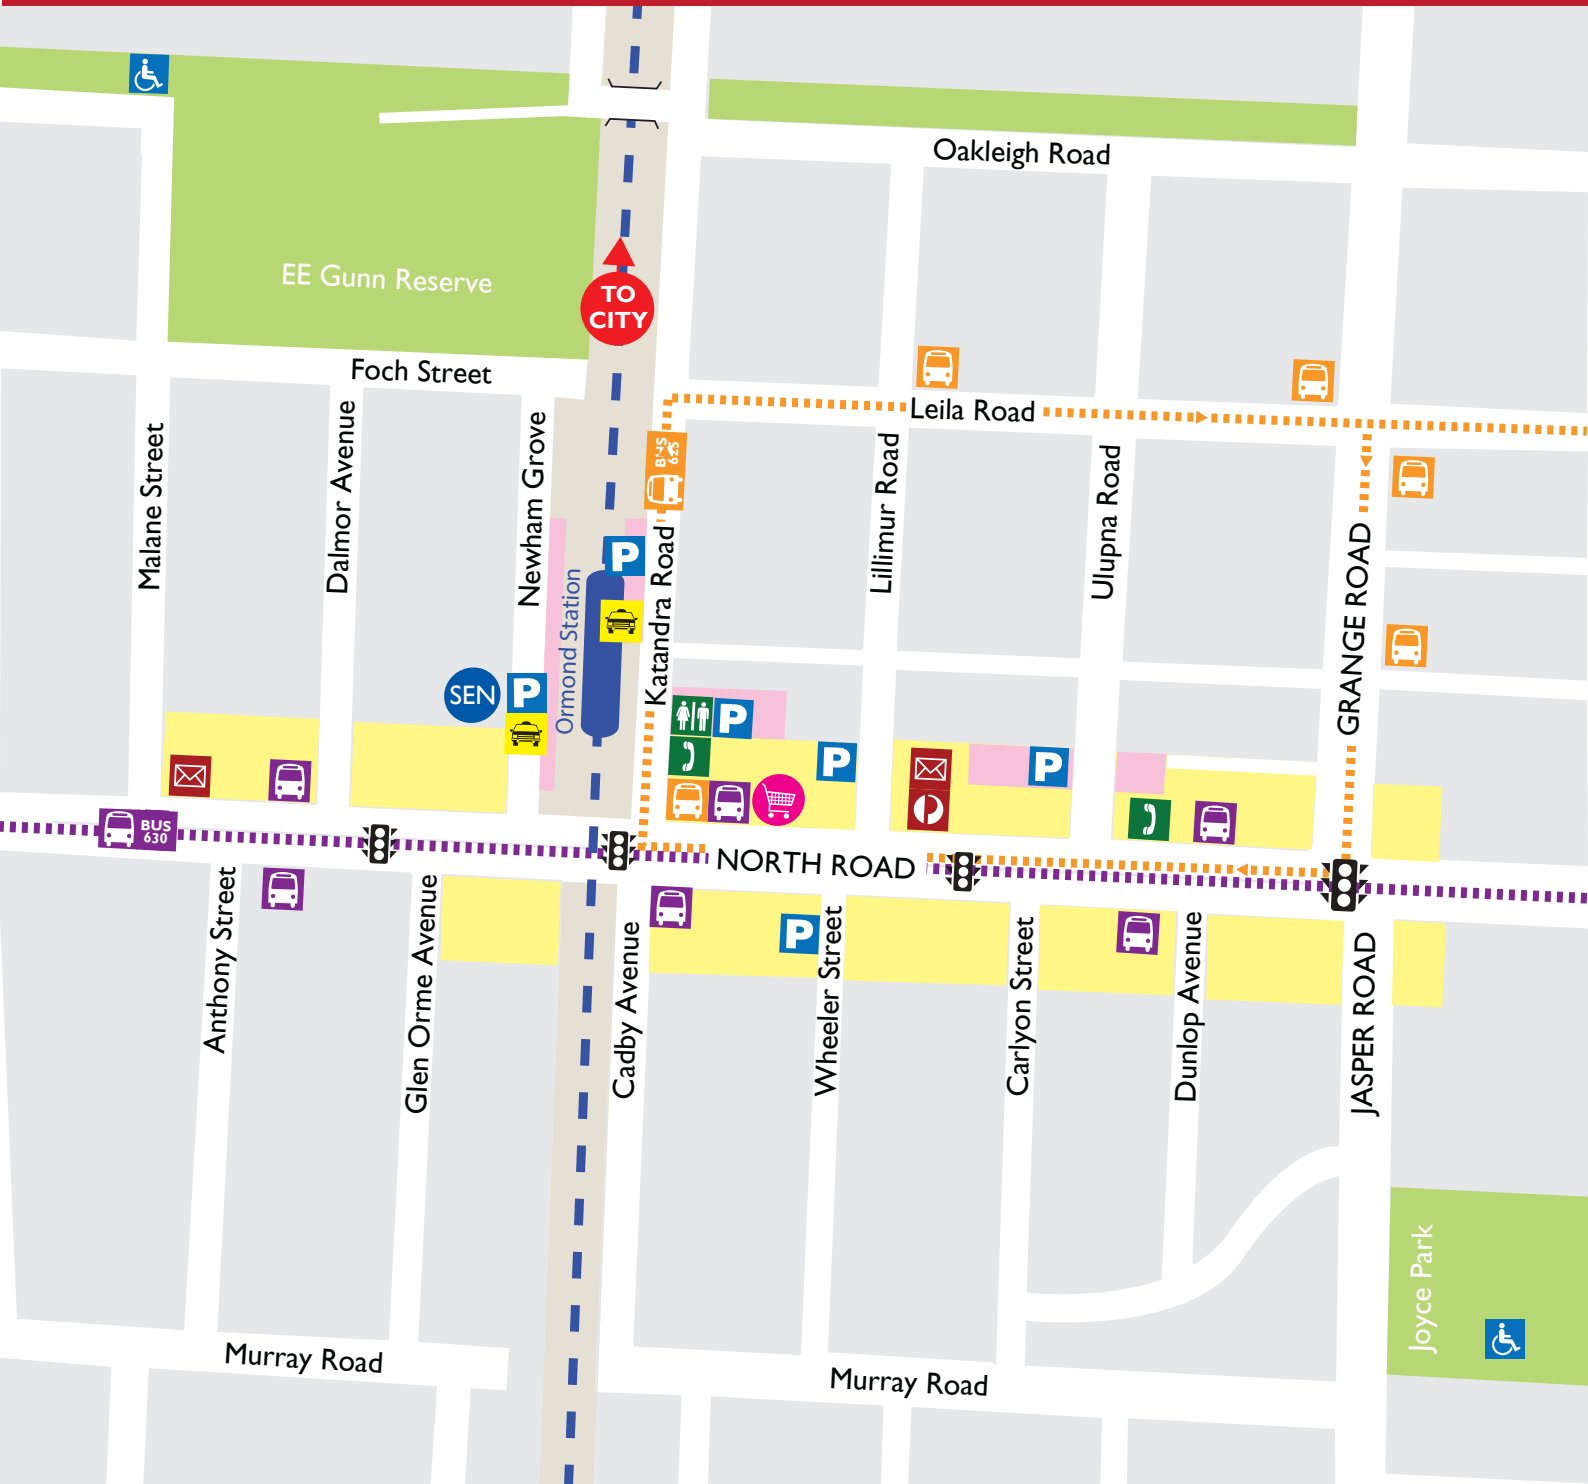

Murrumbeena shopping centre mobility map

GLEN EIRA
CITY COUNCIL

Bentleigh | Bentleigh East
Brighton East | Carnegie
Caulfield | Elsternwick
Gardenvale | Glen Huntly
McKinnon | Murrumbeena
Ormond | St Kilda East

Map key

Accessible parking	Bus stop	Shops	Post office	Pedestrian crossing
Toilets	Bus route	Parking	Letterbox	Pedestrian crossing
Phone	Train	Park or reserve	Supermarket	Child care centre

Ormond shopping centre mobility map

GLEN EIRA
CITY COUNCIL

Bentleigh | Bentleigh East
Brighton East | Carnegie
Caulfield | Elsternwick
Gardenvale | Glen Huntly
McKinnon | Murrumbeena
Ormond | St Kilda East

Map key

- | | | | | |
|--------------------|-----------|-----------------|-------------|------------------------|
| Accessible parking | Bus stop | Shops | Post office | Pedestrian crossing |
| Accessible toilet | Bus route | Parking | Letterbox | Senior Citizens Centre |
| Toilets | Train | Park or reserve | Supermarket | |
| Phone | Taxi | | | |

Glen Eira mobility maps

GLEN EIRA
CITY COUNCIL

This series of maps has been developed to assist people with disabilities or mobility difficulties to navigate our local community more easily. Nine maps have been developed for the main shopping strips in Glen Eira and contain useful information such as the location of accessible parking bays, toilets, bus and tram stops and pedestrian crossings.