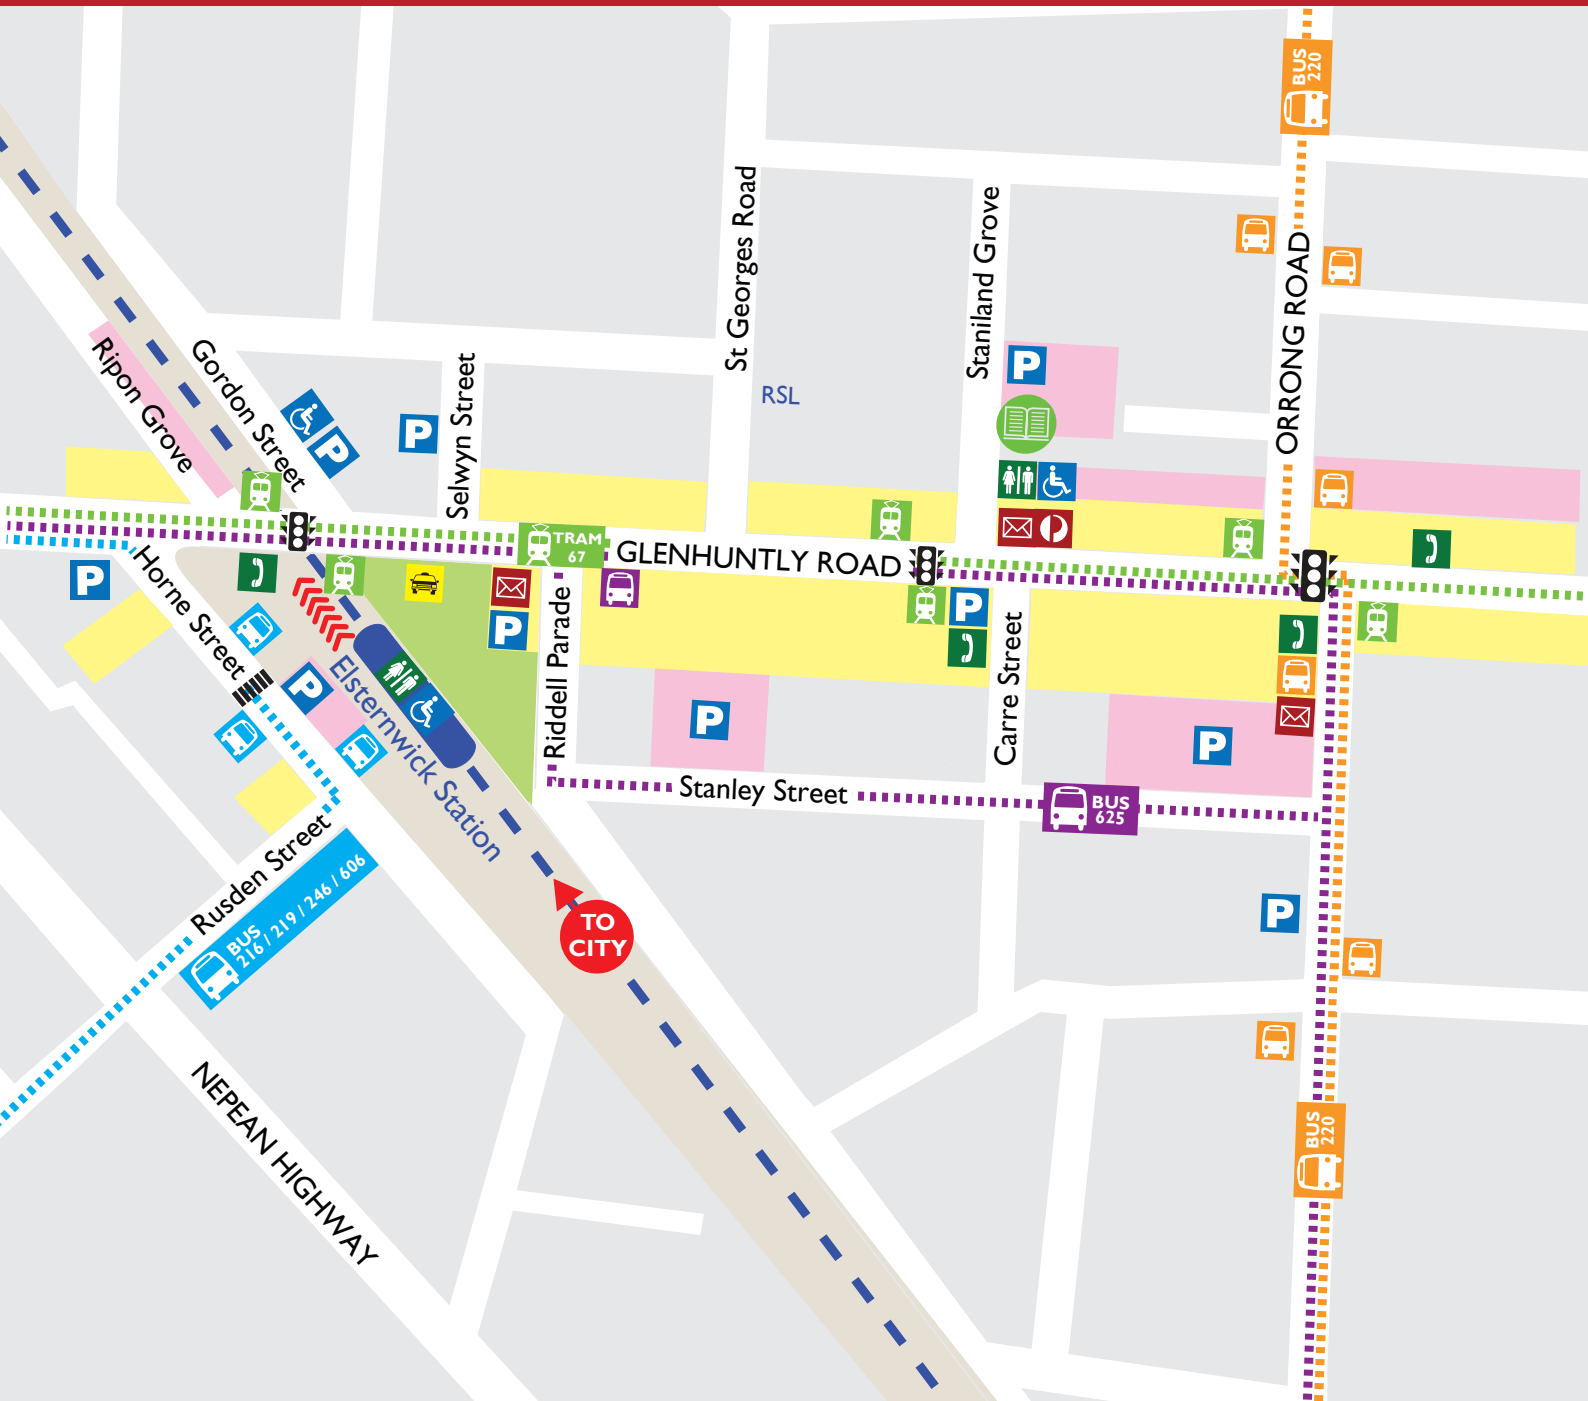

# Elsternwick shopping centre mobility map

GLEN EIRA  
CITY COUNCIL

Bentleigh | Bentleigh East  
Brighton East | Carnegie  
Caulfield | Elsternwick  
Gardenvale | Glen Huntly  
McKinnon | Murrumbeena  
Ormond | St Kilda East

## Map key

- |                    |            |                |                 |                     |
|--------------------|------------|----------------|-----------------|---------------------|
| Accessible parking | Bus stop   | Train          | Parking         | Pedestrian crossing |
| Accessible toilet  | Bus route  | Steep gradient | Park or reserve | Pedestrian crossing |
| Toilets            | Tram stop  | Shops          | Post office     | Supermarket         |
| Phone              | Tram route |                | Letterbox       | Elsternwick Library |
| Taxi               |            |                |                 |                     |