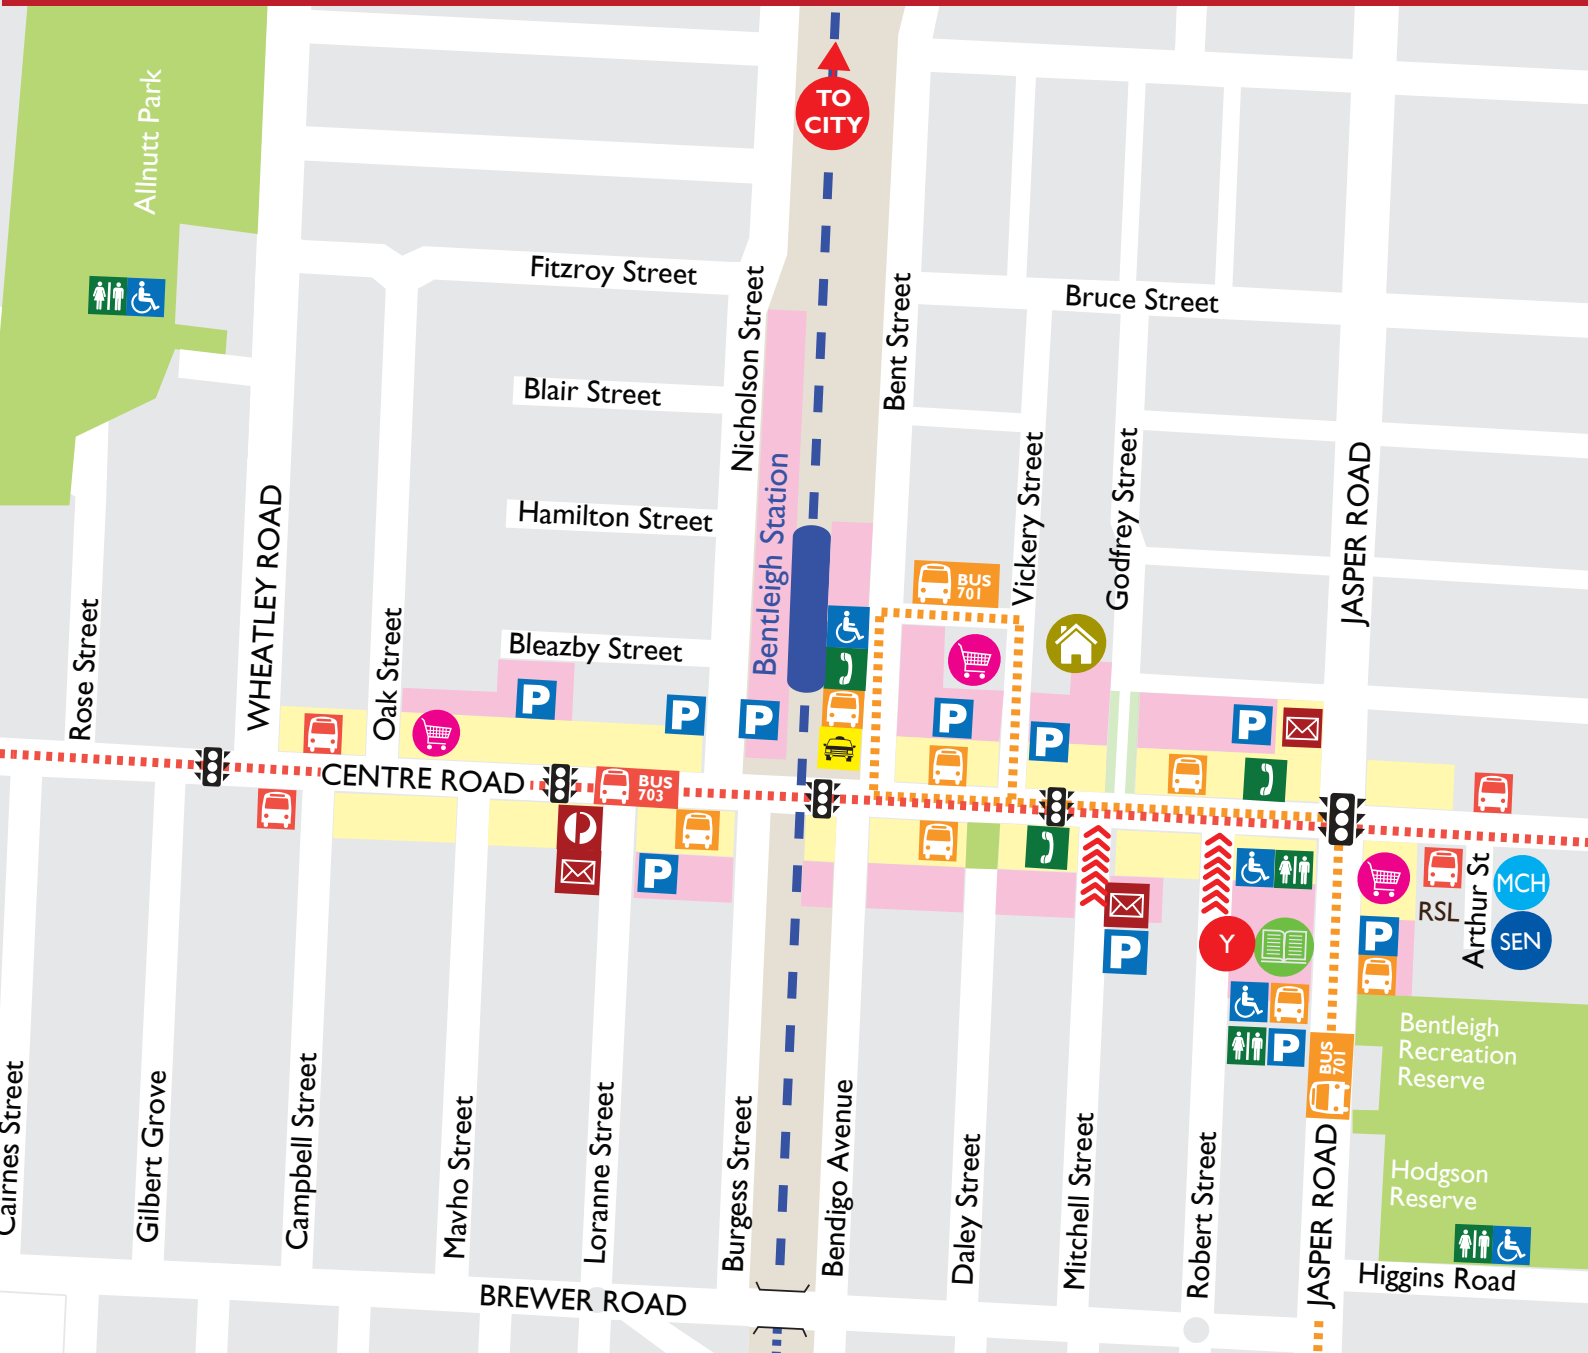

Bentleigh shopping centre mobility map

GLEN EIRA
CITY COUNCIL

Bentleigh | Bentleigh East
Brighton East | Carnegie
Caulfield | Elsternwick
Gardenvale | Glen Huntly
McKinnon | Murrumbeena
Ormond | St Kilda East

Map key

- | | | | | |
|--------------------|-----------|-----------------|----------------------------------|---------------------|
| Accessible parking | Bus stop | Shops | Supermarket | Pedestrian crossing |
| Accessible toilet | Bus route | Parking | Maternal and Child Health Centre | Bentleigh Library |
| Toilets | Train | Park or reserve | Senior Citizens Centre | Community house |
| Phone | Taxi | Post office | Glen Eira Youth Services | |
| | | Letterbox | | |