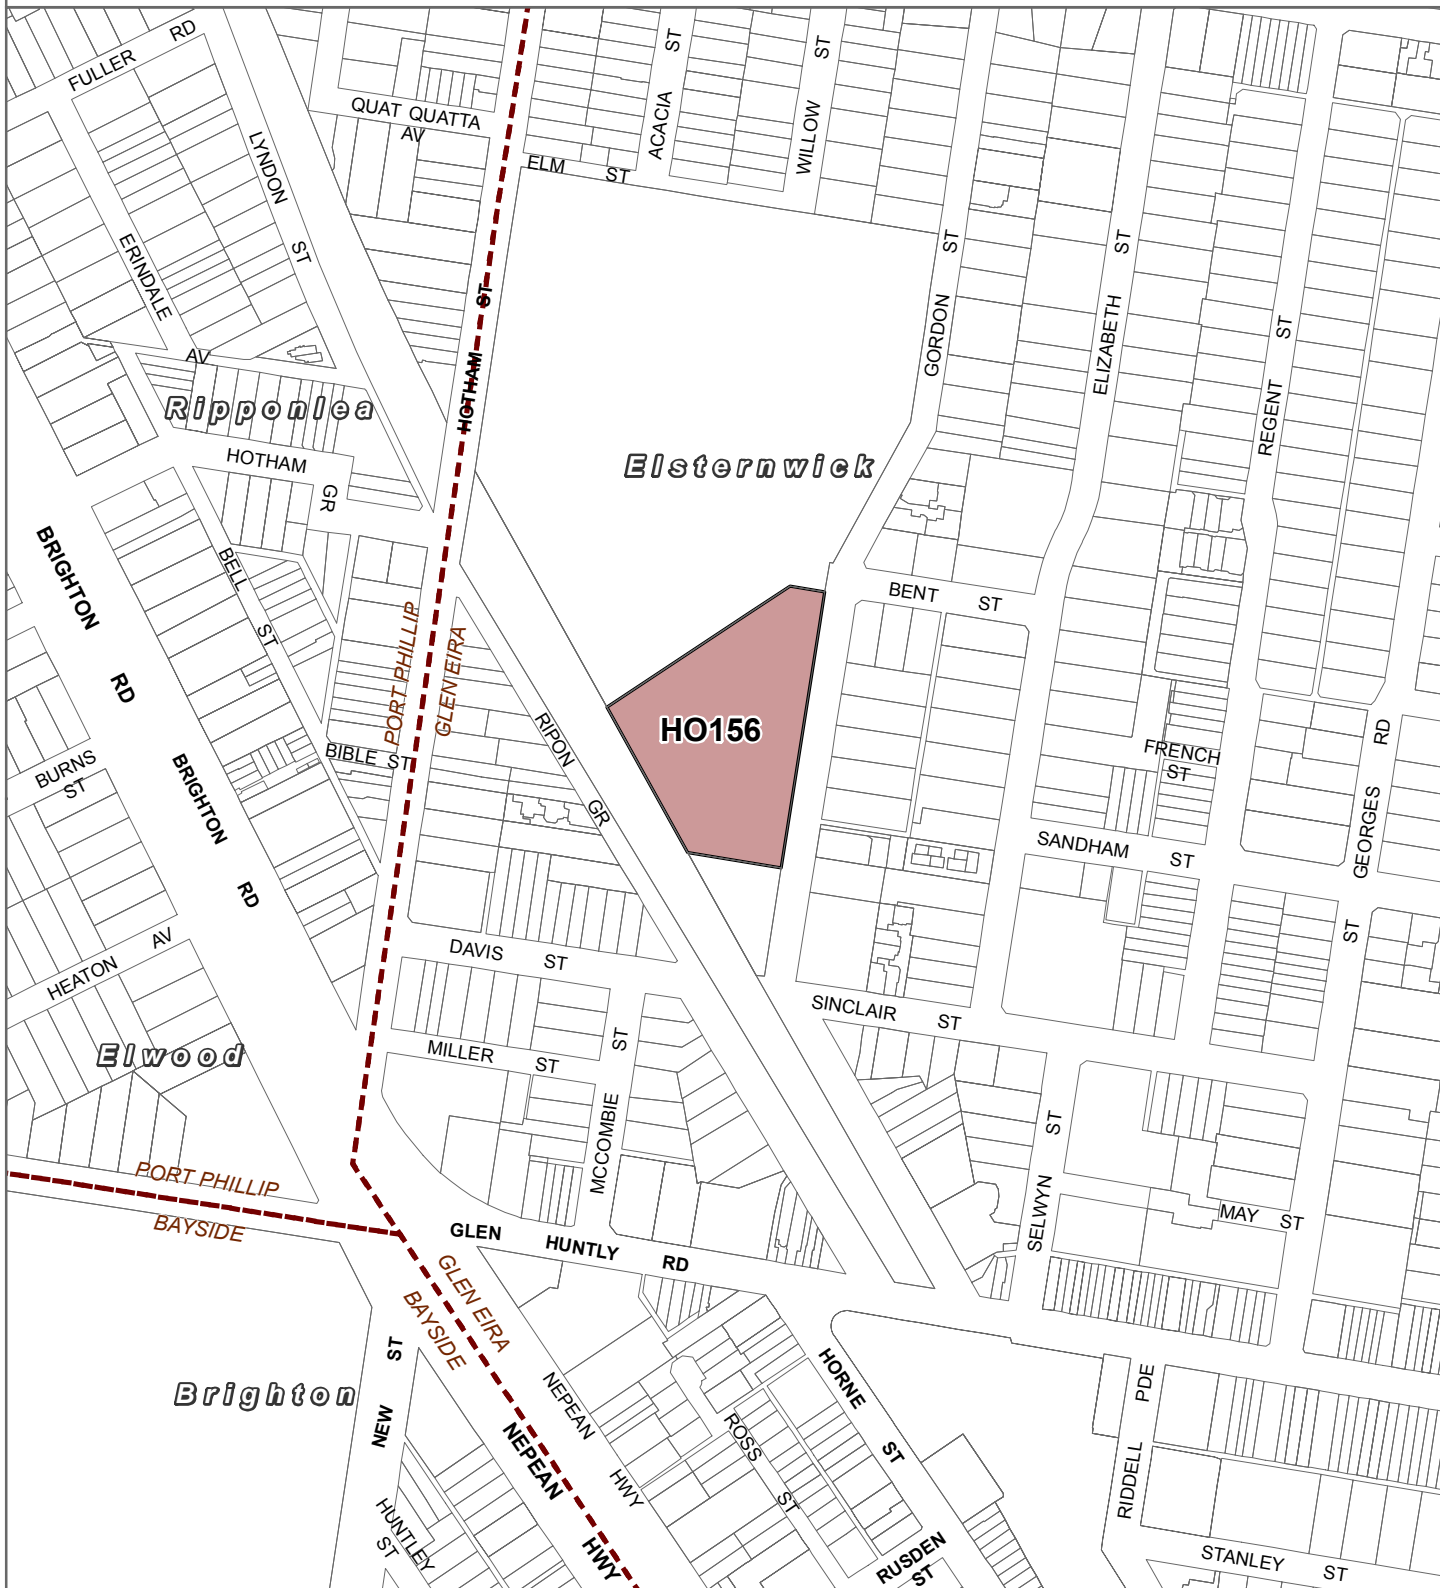

GLEN EIRA PLANNING SCHEME - LOCAL PROVISION AMENDMENT C182glen

LEGEND

- HO - Heritage Overlay
- Local Government Area

Part of Planning Scheme Map 1HO

Disclaimer

This publication may be of assistance to you but the State of Victoria and its employees do not guarantee that the publication is without flaw of any kind or is wholly appropriate for your particular purposes and therefore disclaims all liability for any error, loss or other consequence which may arise from you relying on any information in this publication.