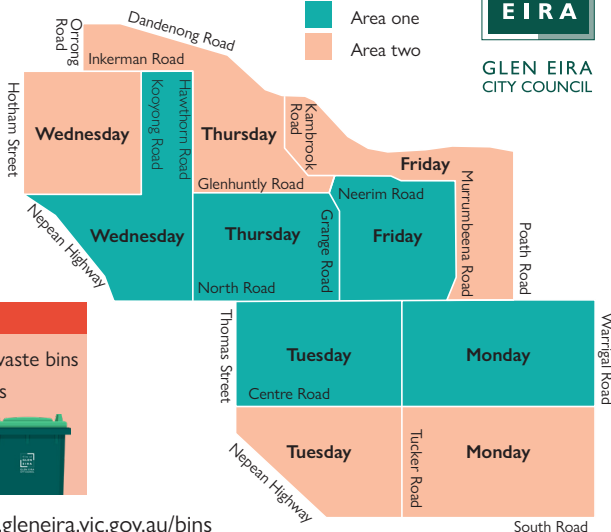

## Which bin week is it?

Check what goes in each bin at [www.gleneira.vic.gov.au/bins](http://www.gleneira.vic.gov.au/bins)

# Area two bin collection

Green bins for food and garden waste are emptied weekly. General waste bins are emptied fortnightly, alternating with recycling bins.

## Which bin week is it?

GLEN EIRA  
CITY COUNCIL

Check what goes in each bin at [www.gleneira.vic.gov.au/bins](http://www.gleneira.vic.gov.au/bins)

July 2023							August 2023							September 2023							October 2023							
S	M	T	W	T	F	S	S	M	T	W	T	F	S	S	M	T	W	T	F	S	S	M	T	W	T	F	S	
						1			1	2	3	4	5							1	2	1	2	3	4	5	6	7
2	3	4	5	6	7	8	6	7	8	9	10	11	12	3	4	5	6	7	8	9	8	9	10	11	12	13	14	
9	10	11	12	13	14	15	13	14	15	16	17	18	19	10	11	12	13	14	15	16	15	16	17	18	19	20	21	
16	17	18	19	20	21	22	20	21	22	23	24	25	26	17	18	19	20	21	22	23	22	23	24	25	26	27	28	
23	24	25	26	27	28	29	27	28	29	30	31	24	25	26	27	28	29	30	29	30	31							
30	31																											