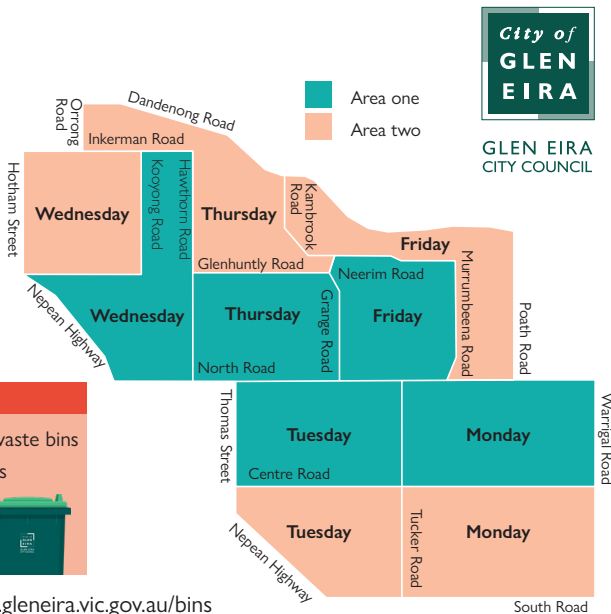

# Area one bin collection

Green bins for food and garden waste are emptied weekly. General waste bins are emptied fortnightly, alternating with recycling bins.

## Which bin week is it?

Check what goes in each bin at [www.gleneira.vic.gov.au/bins](http://www.gleneira.vic.gov.au/bins)

## Which bin week is it?

GLEN EIRA  
CITY COUNCIL

Check what goes in each bin at [www.gleneira.vic.gov.au/bins](http://www.gleneira.vic.gov.au/bins)

July 2023							August 2023							September 2023							October 2023							
S	M	T	W	T	F	S	S	M	T	W	T	F	S	S	M	T	W	T	F	S	S	M	T	W	T	F	S	
						1			1	2	3	4	5							1	2	1	2	3	4	5	6	7
2	3	4	5	6	7	8	6	7	8	9	10	11	12	3	4	5	6	7	8	9	8	9	10	11	12	13	14	
9	10	11	12	13	14	15	13	14	15	16	17	18	19	10	11	12	13	14	15	16	15	16	17	18	19	20	21	
16	17	18	19	20	21	22	20	21	22	23	24	25	26	17	18	19	20	21	22	23	22	23	24	25	26	27	28	
23	24	25	26	27	28	29	27	28	29	30	31	24	25	26	27	28	29	30	29	30	31							
30	31																											

March 2024							April 2024							May 2024							June 2024								
S	M	T	W	T	F	S	S	M	T	W	T	F	S	S	M	T	W	T	F	S	S	M	T	W	T	F	S		
					1	2			1	2	3	4	5	6				1	2	3	4							1	
3	4	5	6	7	8	9	7	8	9	10	11	12	13	5	6	7	8	9	10	11	2	3	4	5	6	7	8		
10	11	12	13	14	15	16	14	15	16	17	18	19	20	12	13	14	15	16	17	18	9	10	11	12	13	14	15		
17	18	19	20	21	22	23	21	22	23	24	25	26	27	19	20	21	22	23	24	25	16	17	18	19	20	21	22		
24	25	26	27	28	29	30	28	29	30	26	27	28	29	30	31	23	24	25	26	27	28	29	23	24	25	26	27	28	29
31																													