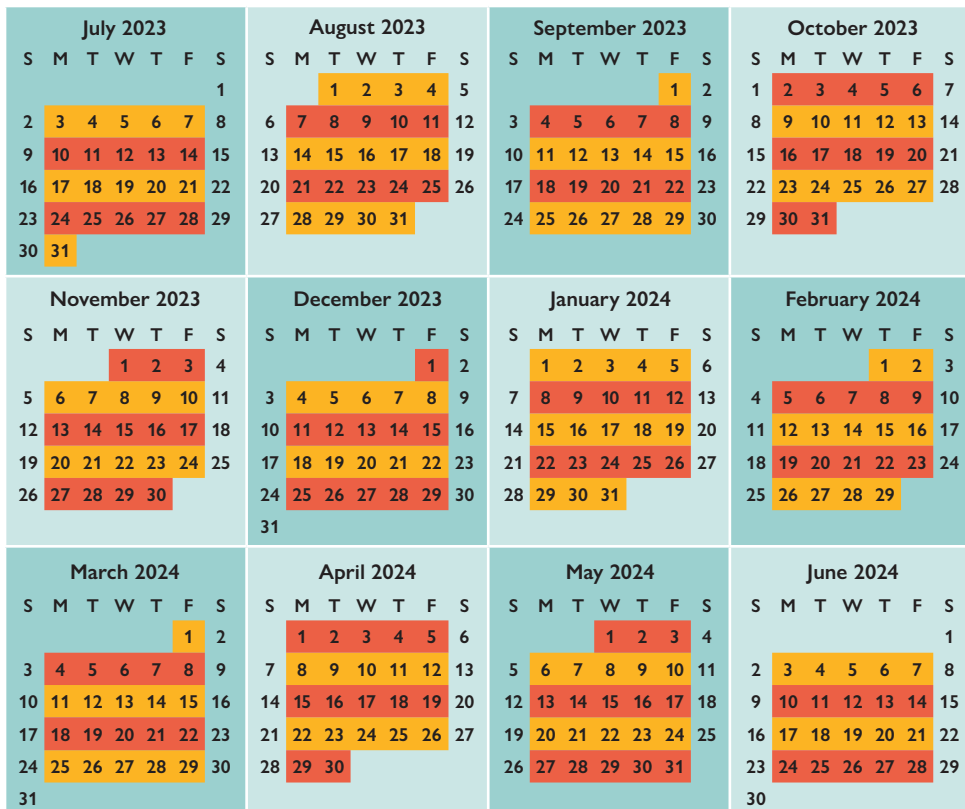

# Area one bin collection

Green bins for food and garden waste are emptied weekly. General waste bins are emptied fortnightly, alternating with recycling bins.

## Which bin week is it?

Check what goes in each bin at [www.gleneira.vic.gov.au/bins](http://www.gleneira.vic.gov.au/bins)

# Area two bin collection

Green bins for food and garden waste are emptied weekly. General waste bins are emptied fortnightly, alternating with recycling bins.

March 2024							April 2024							May 2024							June 2024								
S	M	T	W	T	F	S	S	M	T	W	T	F	S	S	M	T	W	T	F	S	S	M	T	W	T	F	S		
					1	2			1	2	3	4	5	6				1	2	3	4							1	
3	4	5	6	7	8	9	7	8	9	10	11	12	13	5	6	7	8	9	10	11	2	3	4	5	6	7	8		
10	11	12	13	14	15	16	14	15	16	17	18	19	20	12	13	14	15	16	17	18	9	10	11	12	13	14	15		
17	18	19	20	21	22	23	21	22	23	24	25	26	27	19	20	21	22	23	24	25	16	17	18	19	20	21	22		
24	25	26	27	28	29	30	28	29	30	26	27	28	29	30	31	23	24	25	26	27	28	29	23	24	25	26	27	28	29
31																													