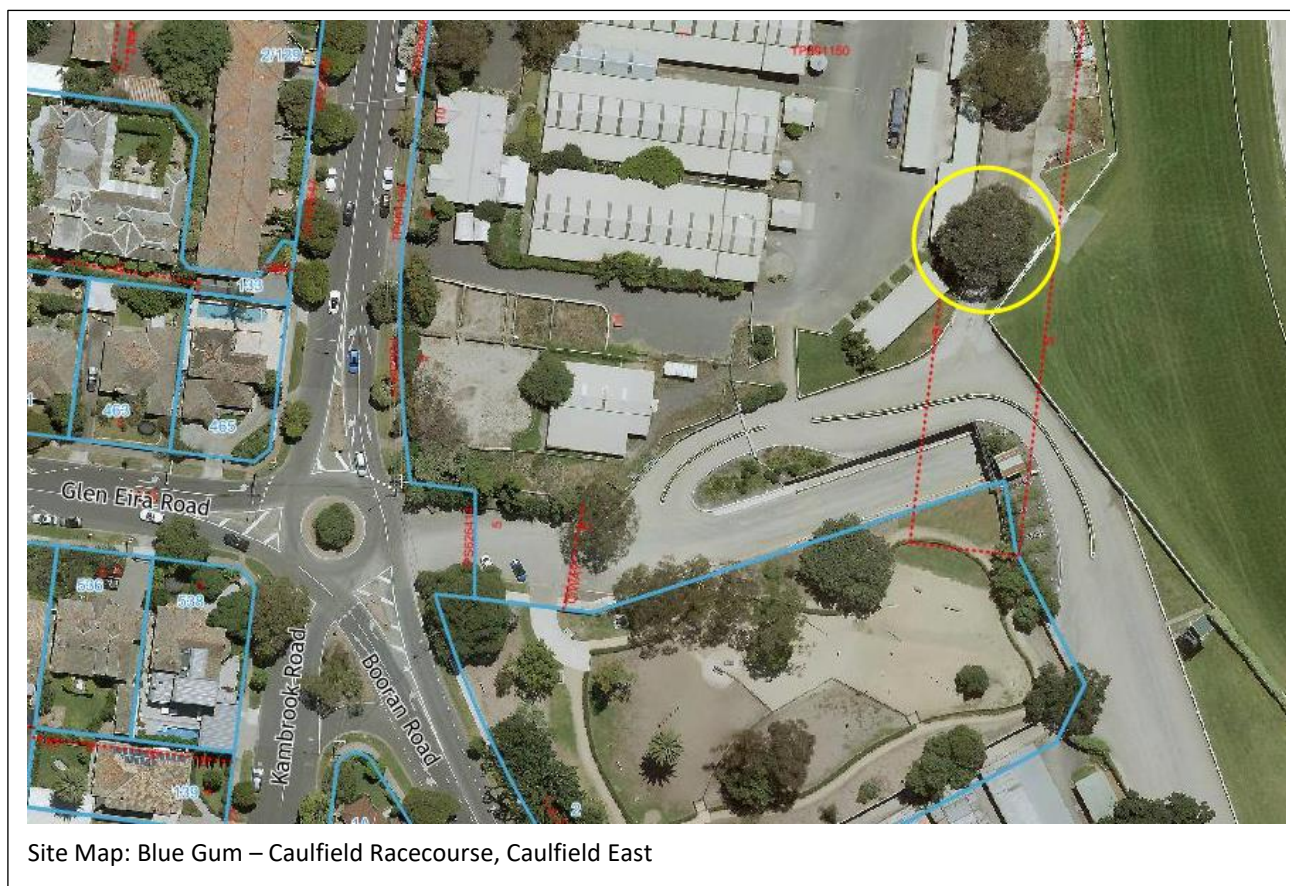

Address: Caulfield Racecourse, Caulfield East

Location: West side of Caulfield Racecourse – rear of 140 Kambrook Rd

Record type: Single Specimen Tree

Number of trees: 01

Botanical name: *Eucalyptus globulus* subsp. *bicostata*

Common name: Blue Gum

Structural Root Zone (SRZ): 3.6m

Approximate age: 40 years

Diameter at breast height: 113cm

Tree Protection Zone (TPZ): 13.6m

Tree height: 22m

Tree canopy width: 18m

Co-ordinates: 327284 & 5805577

Glen Eira Asset ID's: N/A

Glen Eira Classified Tree Register

TREE REPORT

Statement of significance:

These trees fulfil the criteria of:

- Outstanding size (girth height spread)
- Aesthetic value

This large, established tree is one of 4 mature Blue Gums growing along with several other mature and semi-mature Spotted Gums and Willow Gums that are located along the western perimeter of the racetrack. It is the healthiest and most well-formed tree of the Blue Gums and the only free-standing tree growing as a solitary specimen, with all the other trees in the vicinity growing in liner groupings.

It is a tree of outstanding size with a tall, rounded and spreading canopy that is impressive within its surroundings. The tree provides substantial amenity to the community as its location offers significant visual appeal to the public visitors of the Racecourse and it makes a major contribution to the surrounding landscape.